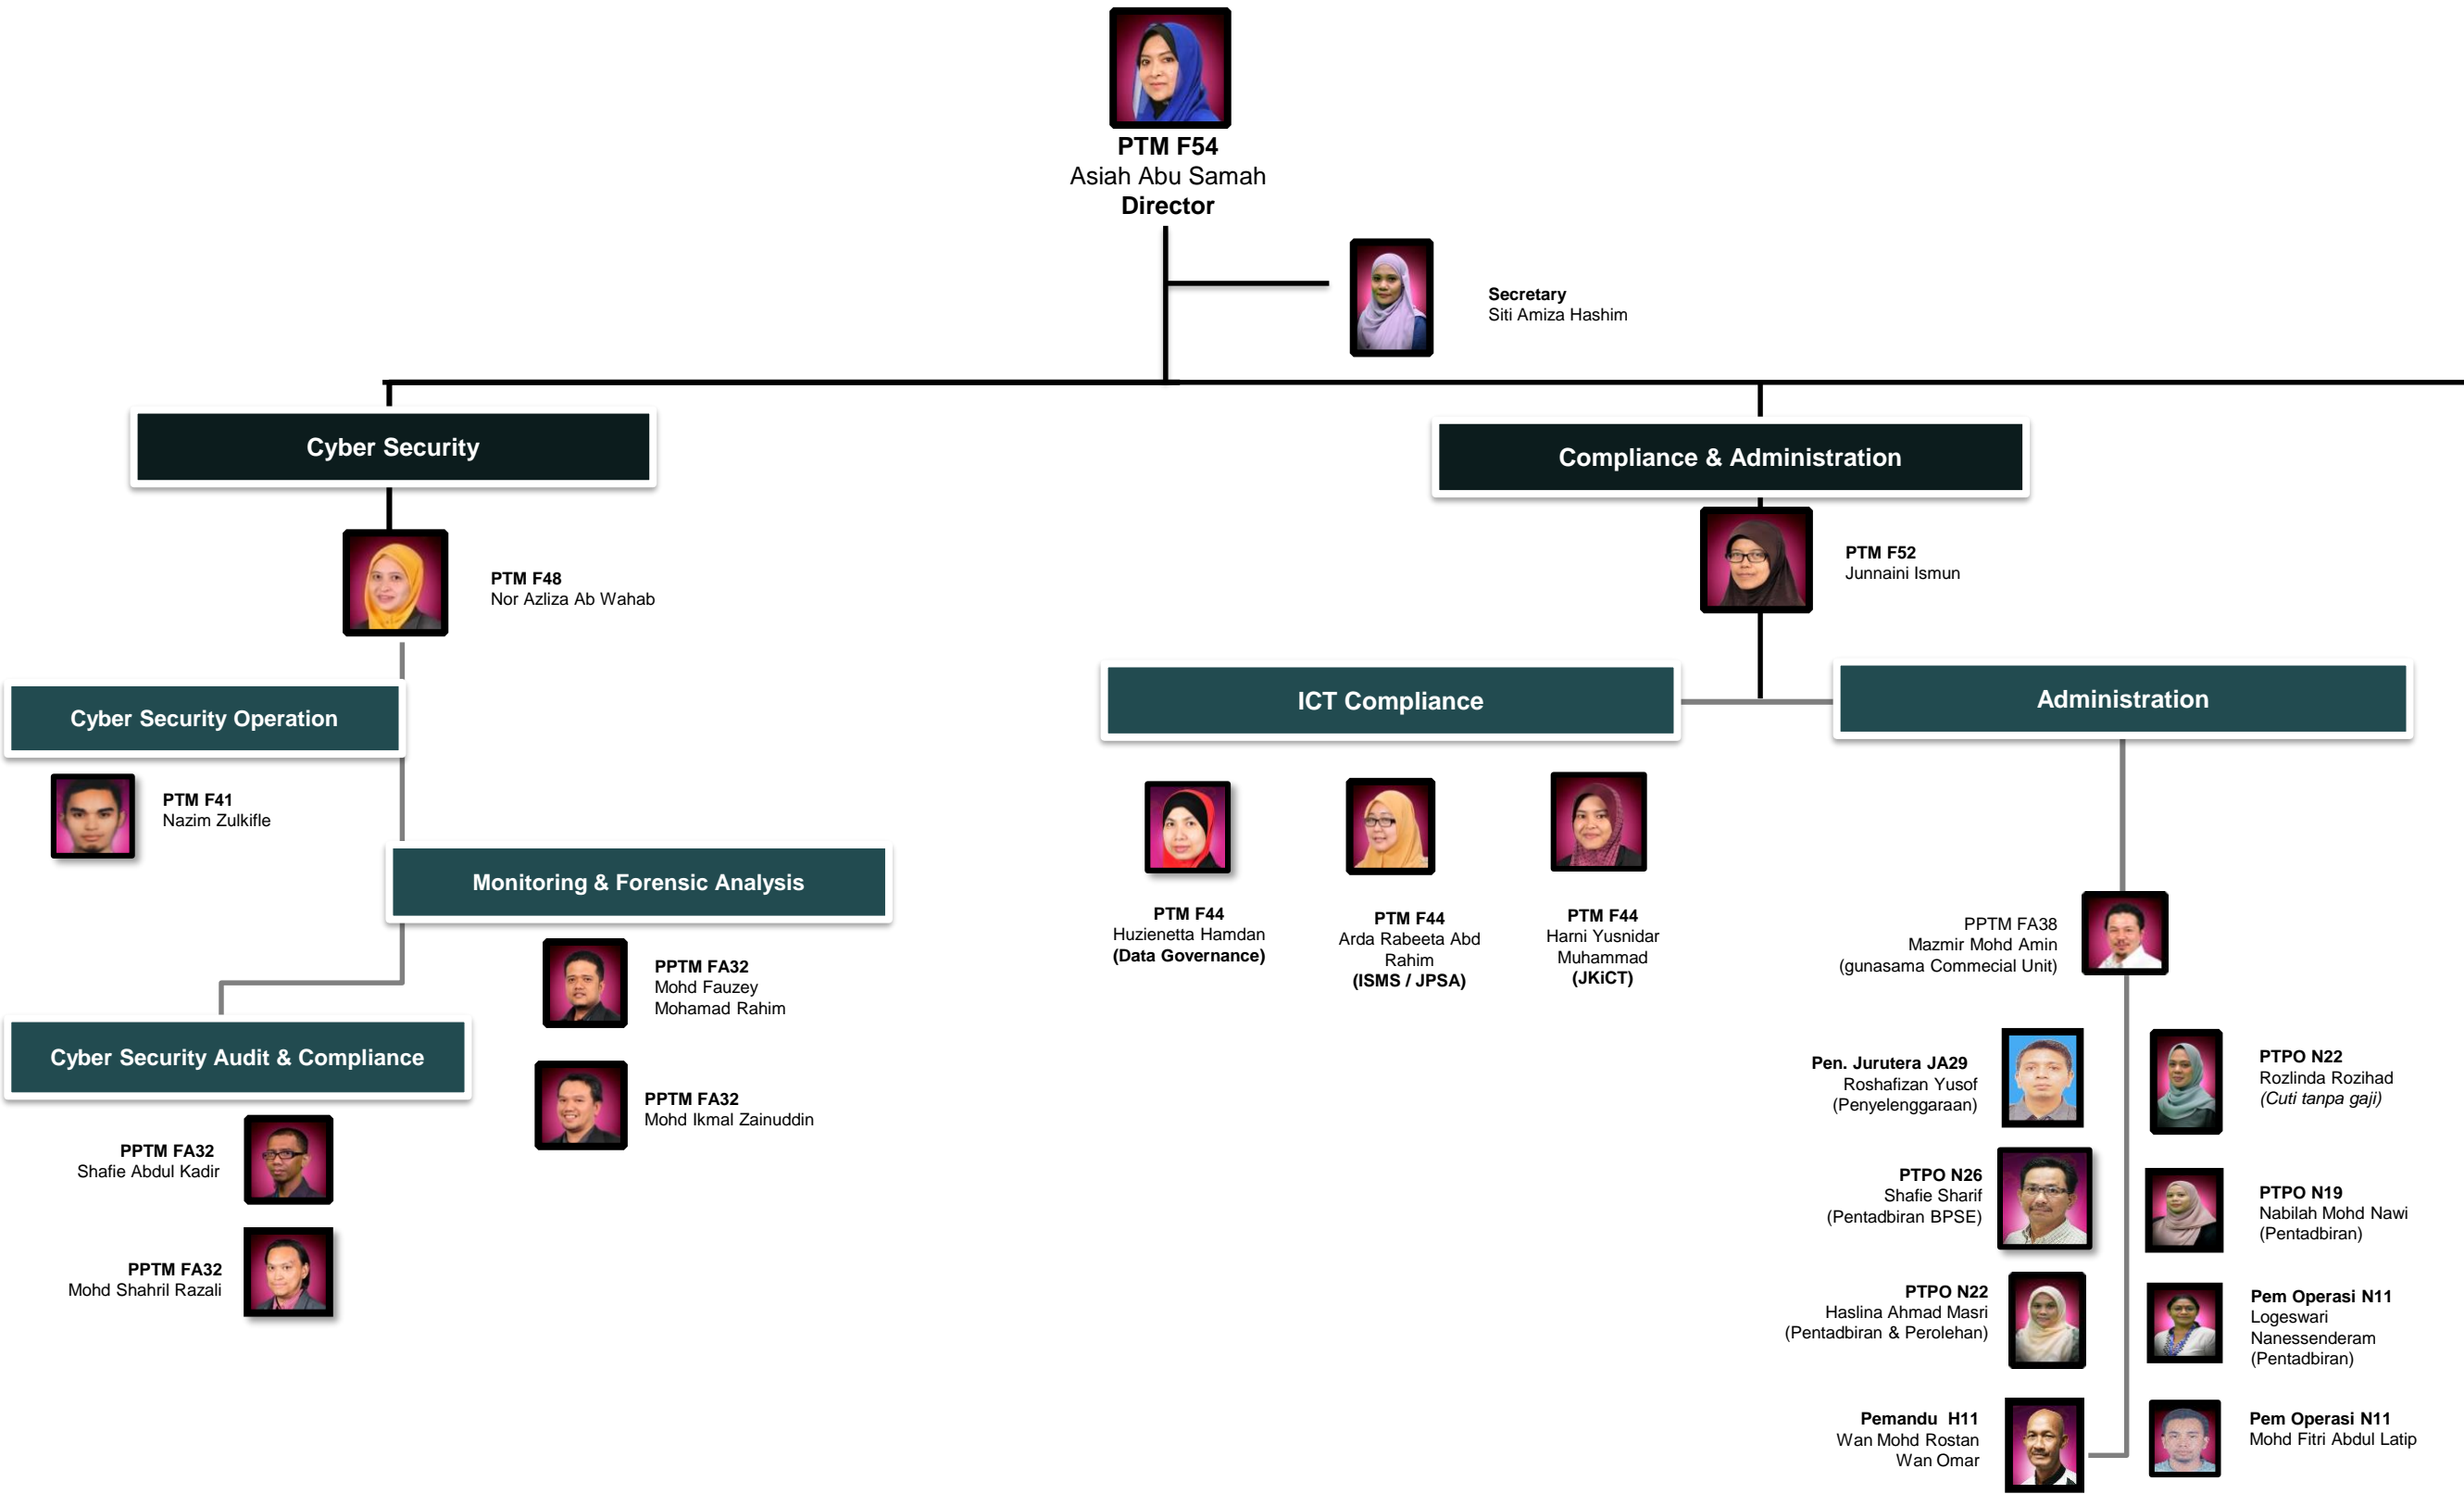

Organisational Chart

Department of Information Technology

Organisational Chart

Department of Information Technology

PTM F54
Asiah Abu Samah
Director

Secretary
Siti Amiza Hashim

ICT Infrastructure

PTM F52
Kanmani Munusamy