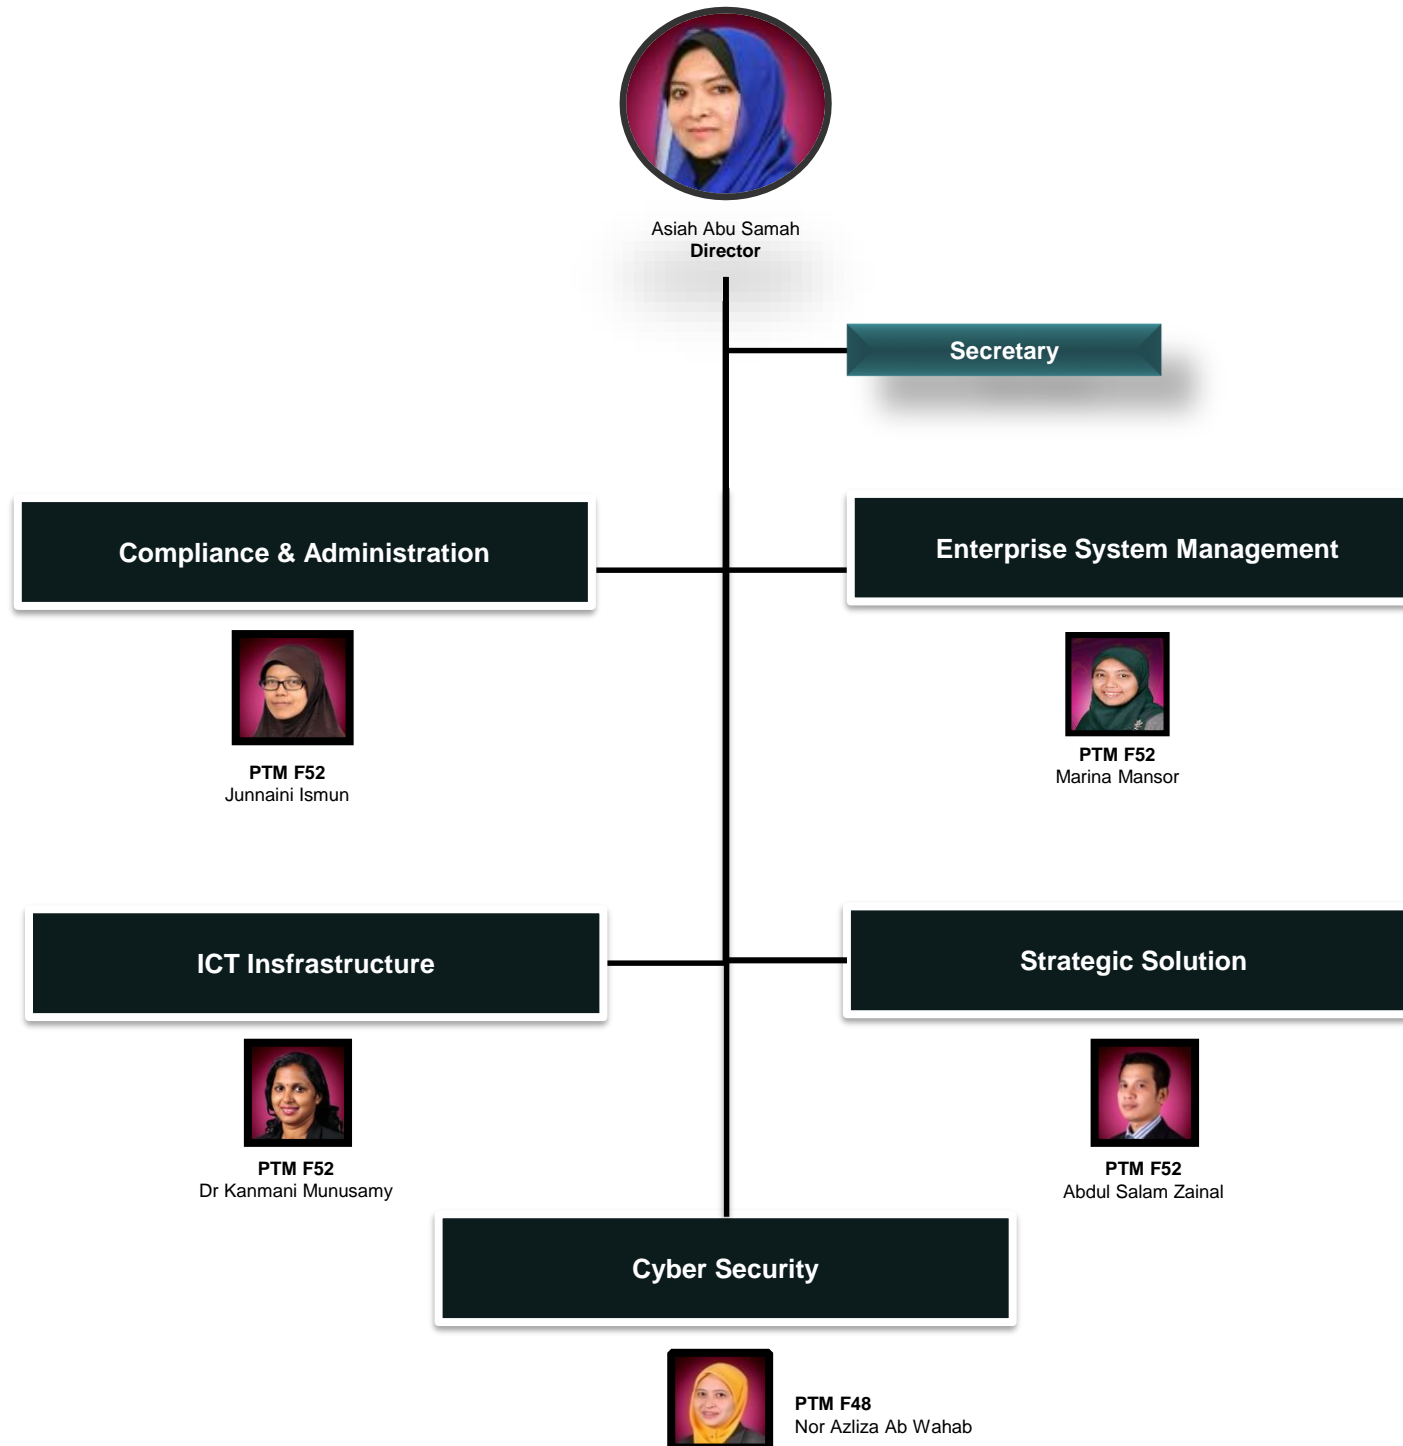

Organisational Chart

Department of Information Technology

Organisational Chart

Department of Information Technology

PTM F54
Asiah Abu Samah
Director

Secretary
Siti Amiza Hashim

ICT Infrastructure

PTM F52
Kanmani Munusamy