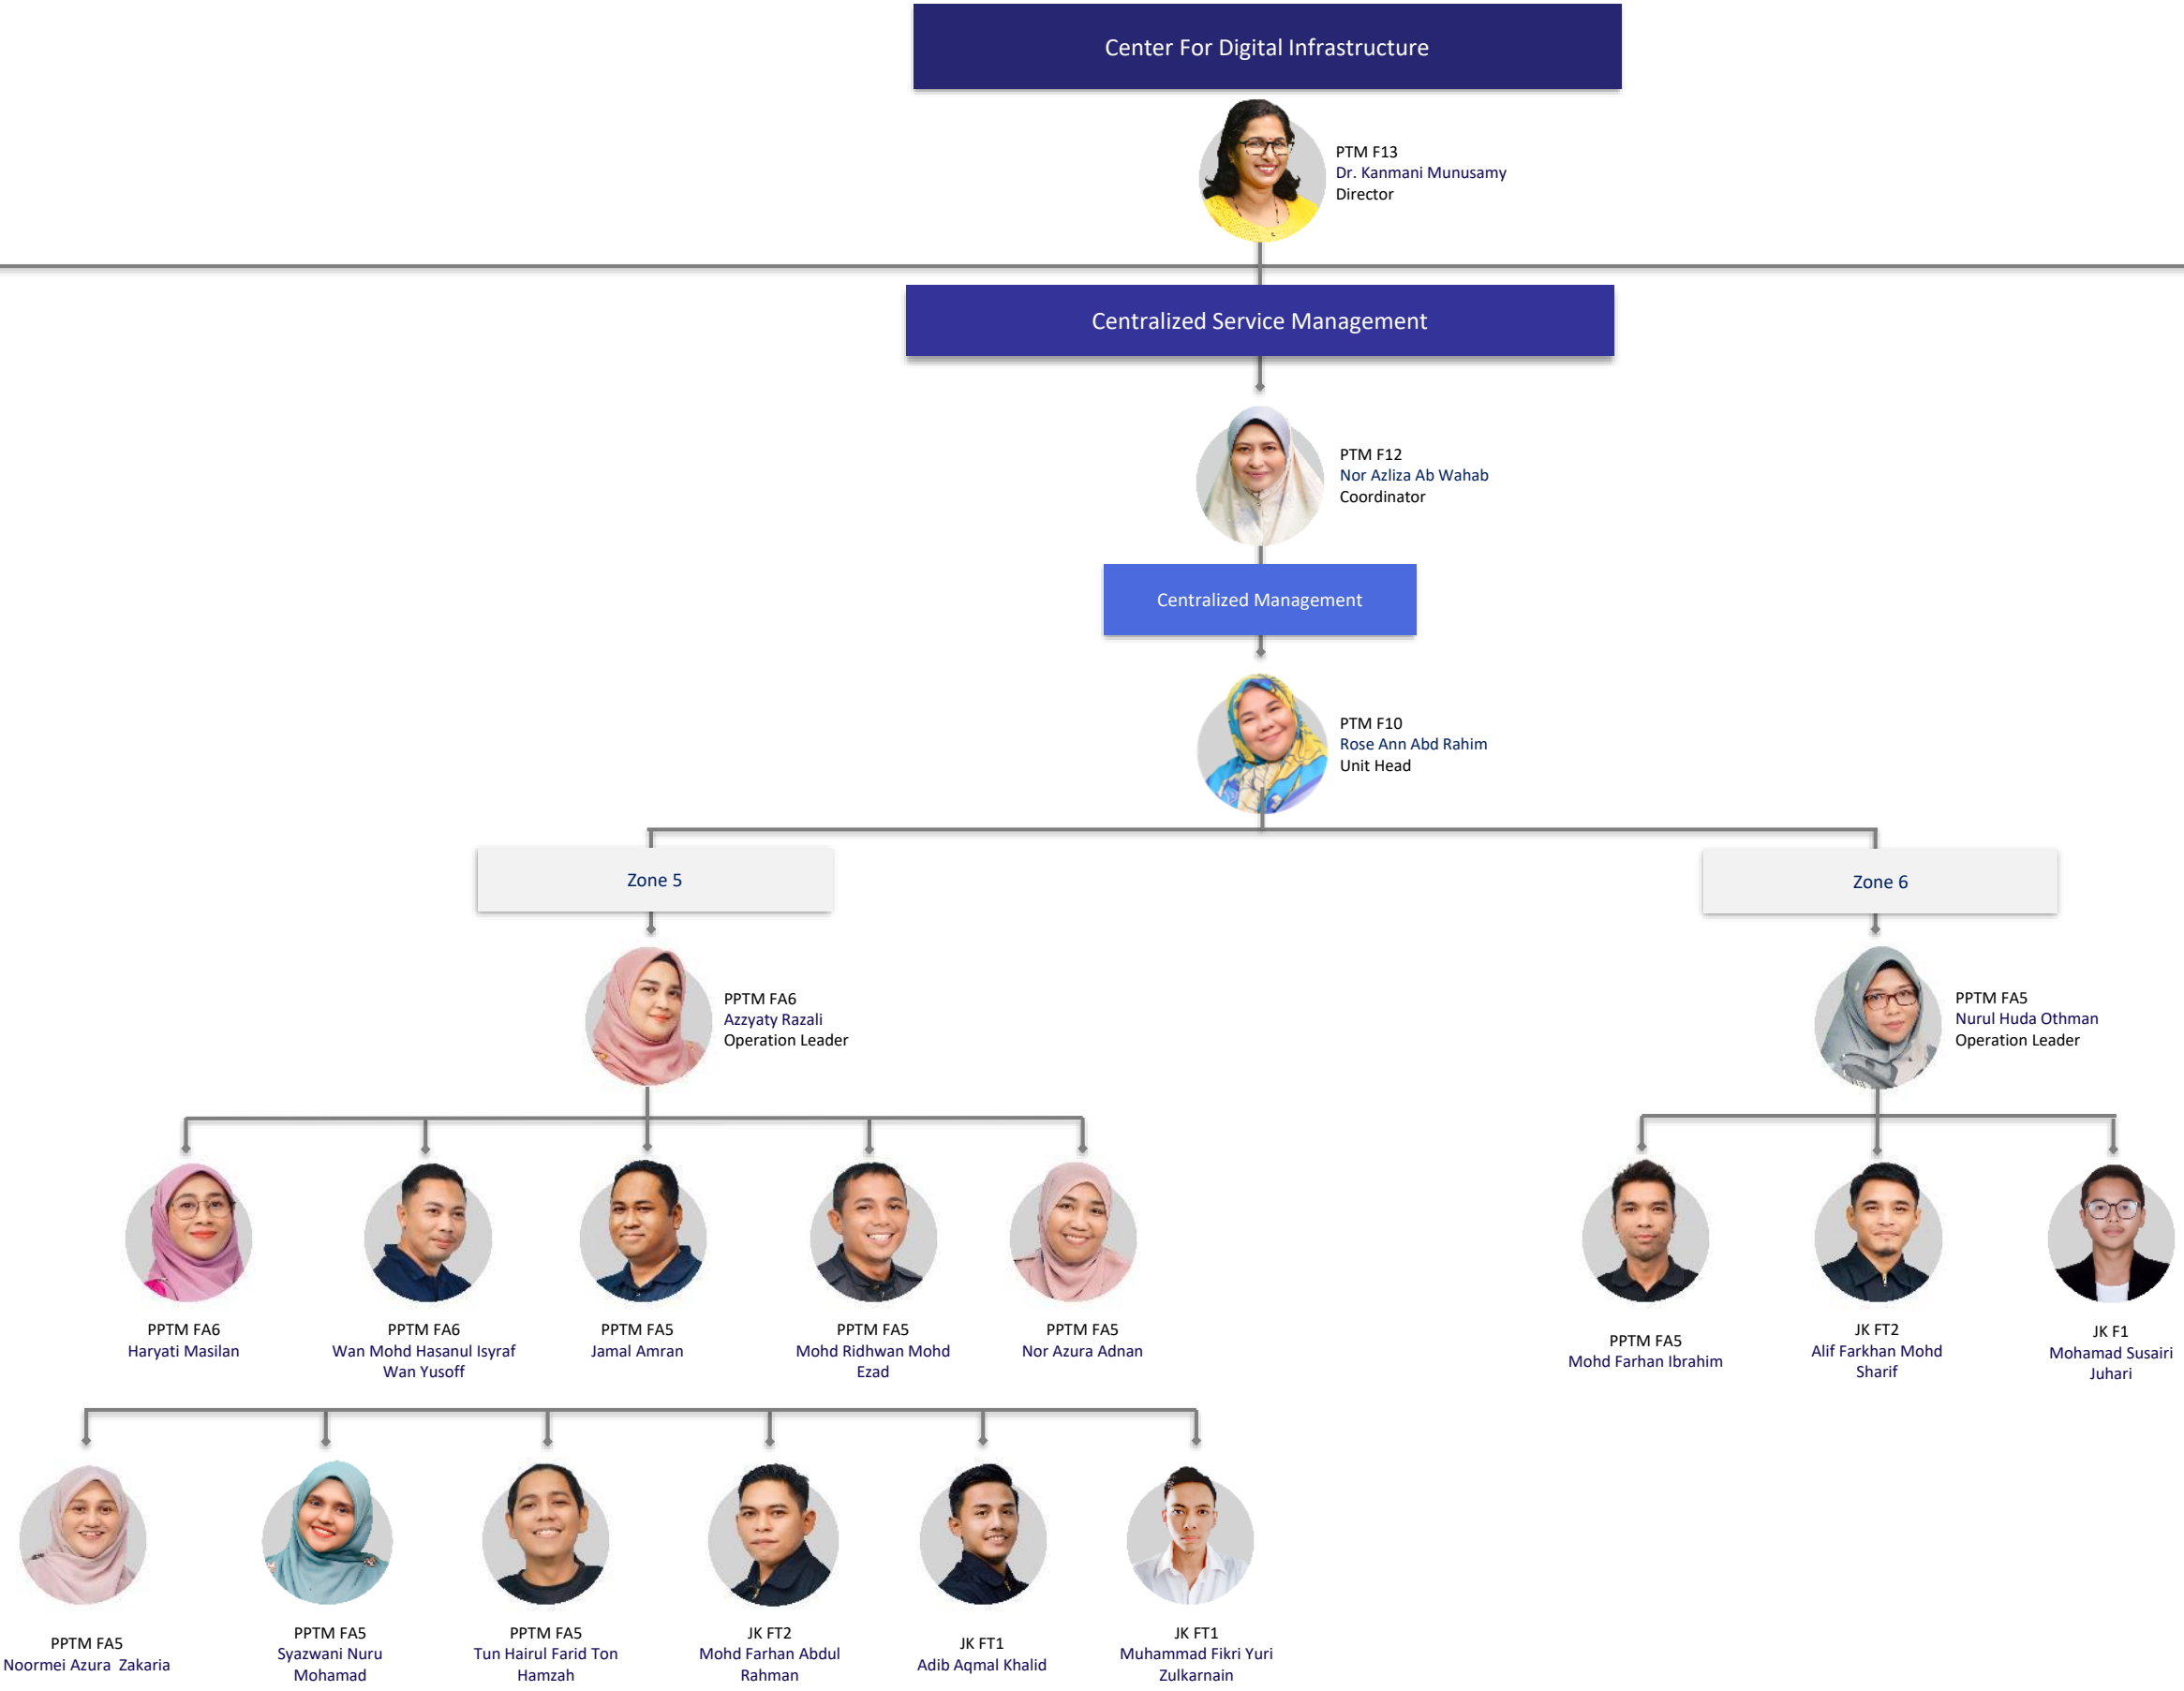

PPTM FAS
Norfaizah Mohd
Supi

PPTM FAS
Norfazana Muzi

PPTM FAS
Salim Shah Kader
Batcha

PPTM FAS
Zawawi Ali

JK FT2
Ramis K D Rada

JK FT2
Saipul Bahtiar
Masri

External Agency

- PTM F10
Ts. Mohd Adiel Azhar Harun (Data and Information Management Centre)
- PTM F10
Mohd Ezwan Samsudin (Data and Information Management Centre)
- PPTM FAS
Nurul Najiah Mahat (Data and Information Management Centre)