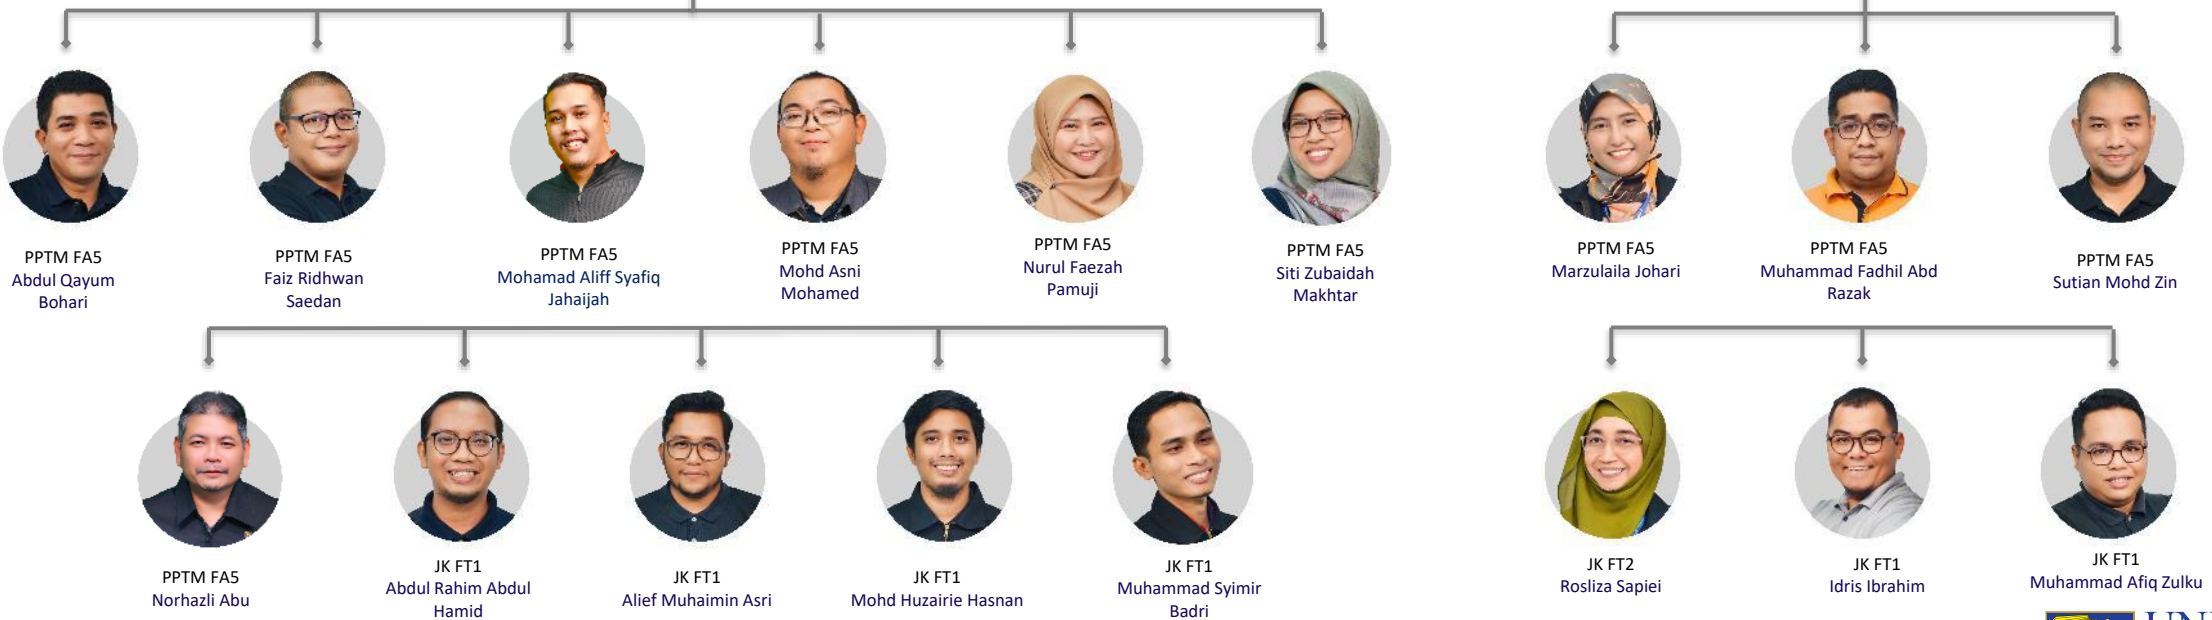

Centralized Management

PTM F10
Rose Ann Abd Rahim
Unit Head

Zone 1

PPTM FAS
Noor Shyhira Adnan
Operation Leader

Zone 2

PPTM FA6
Zulfady Shafie
Operation Leader

Center For Digital Infrastructure

PTM F13
Dr. Kanmani Munusamy
Director

Centralized Service Management

PTM F12
Nor Azliza Ab Wahab
Coordinator

Centralized Management

PTM F10
Rose Ann Abd Rahim
Unit Head

Zone 3

PPTM FA6
Sainah Che Umar
Operation Leader

Zone 4

PPTM FA6
Haspalila Md Harith
Operation Leader