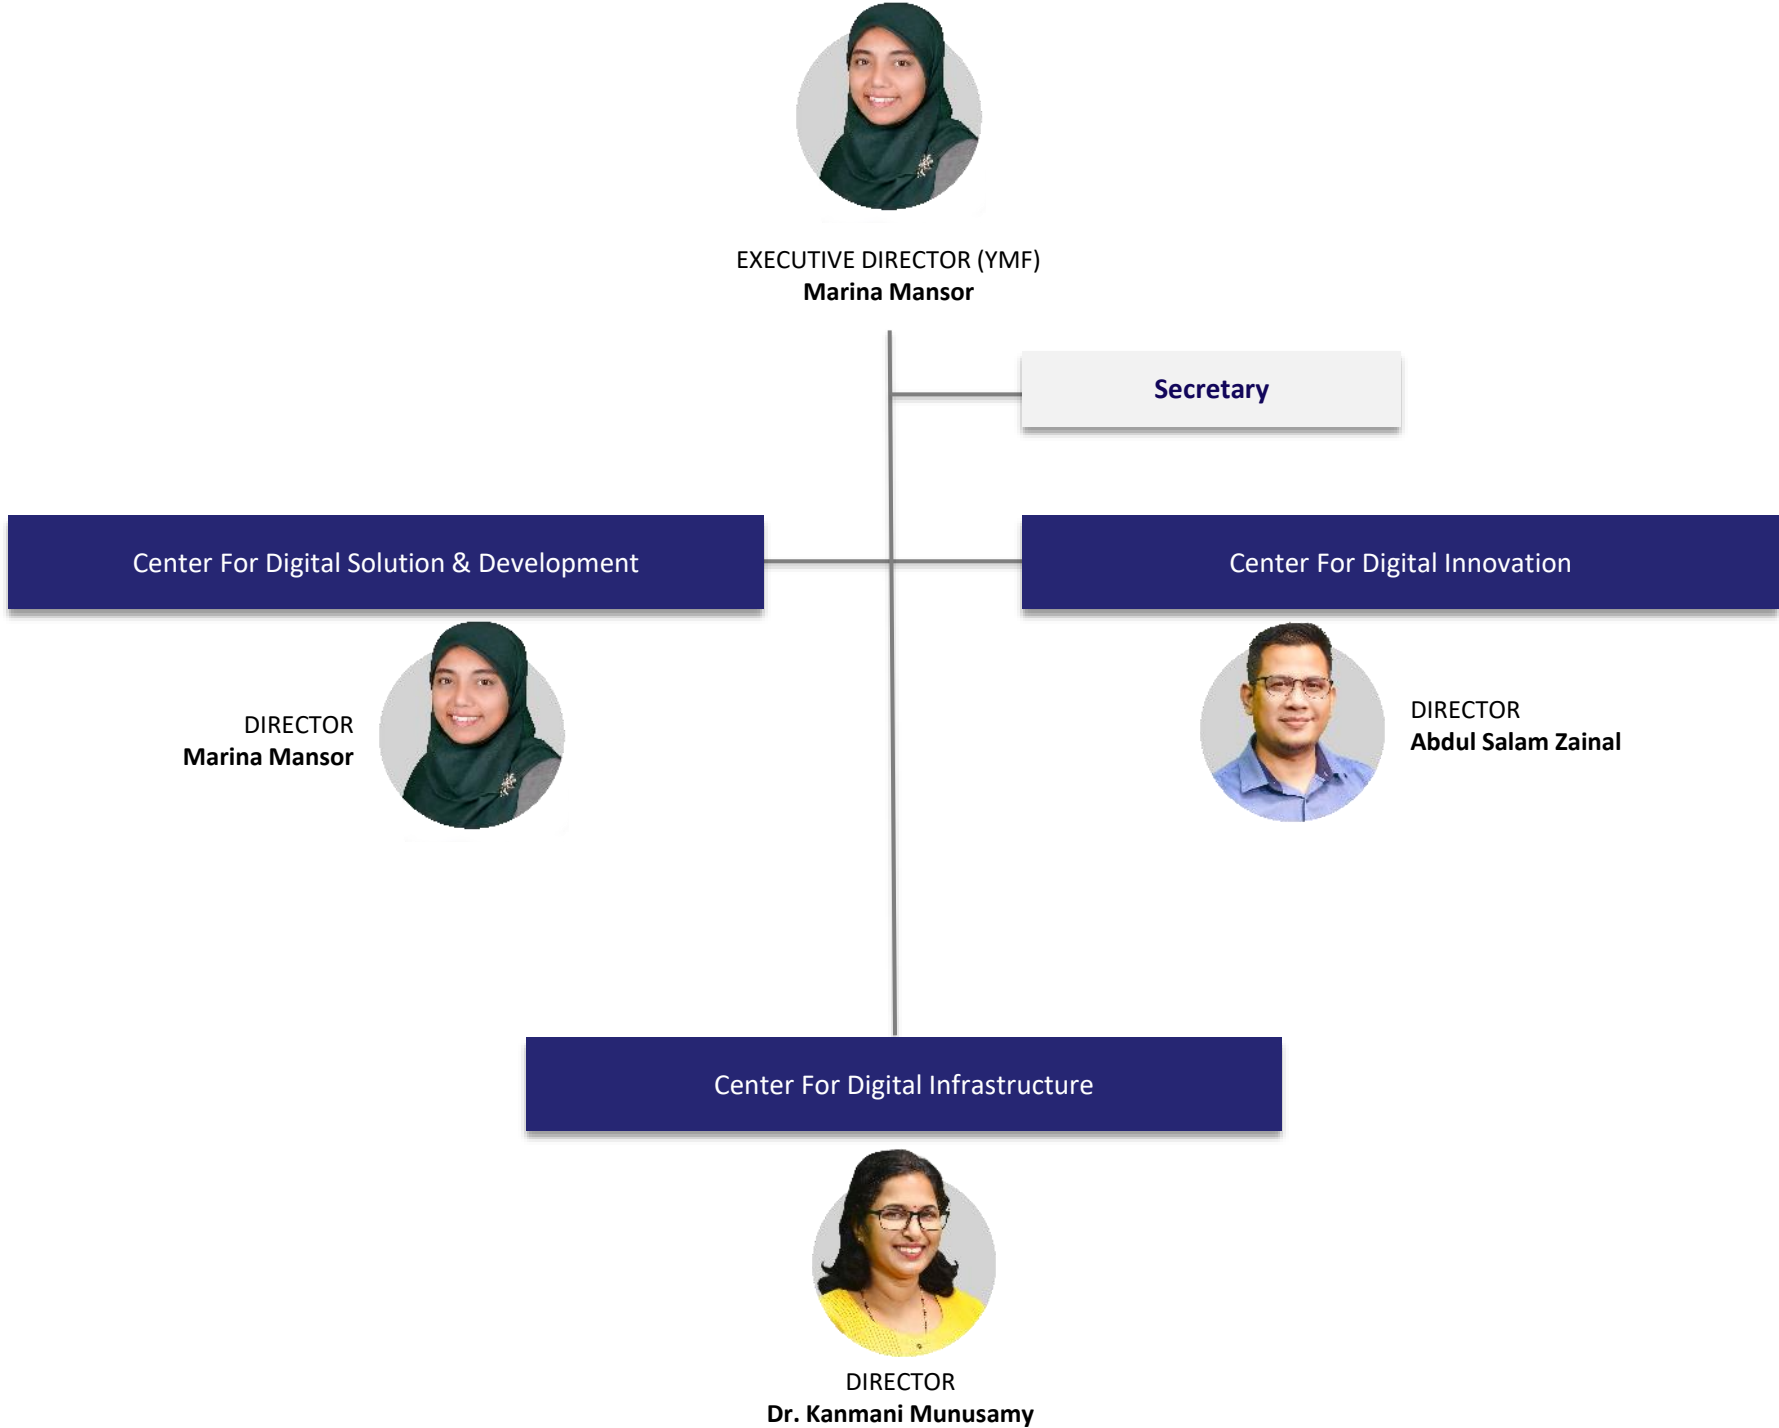

DEPARTMENT OF INFORMATION TECHNOLOGY

Organisational Chart

DEPARTMENT OF INFORMATION TECHNOLOGY

Organisational Chart

Center For Digital Solution & Development

PTM F13
Marina Mansor
Director

Premier Administration Digitalization