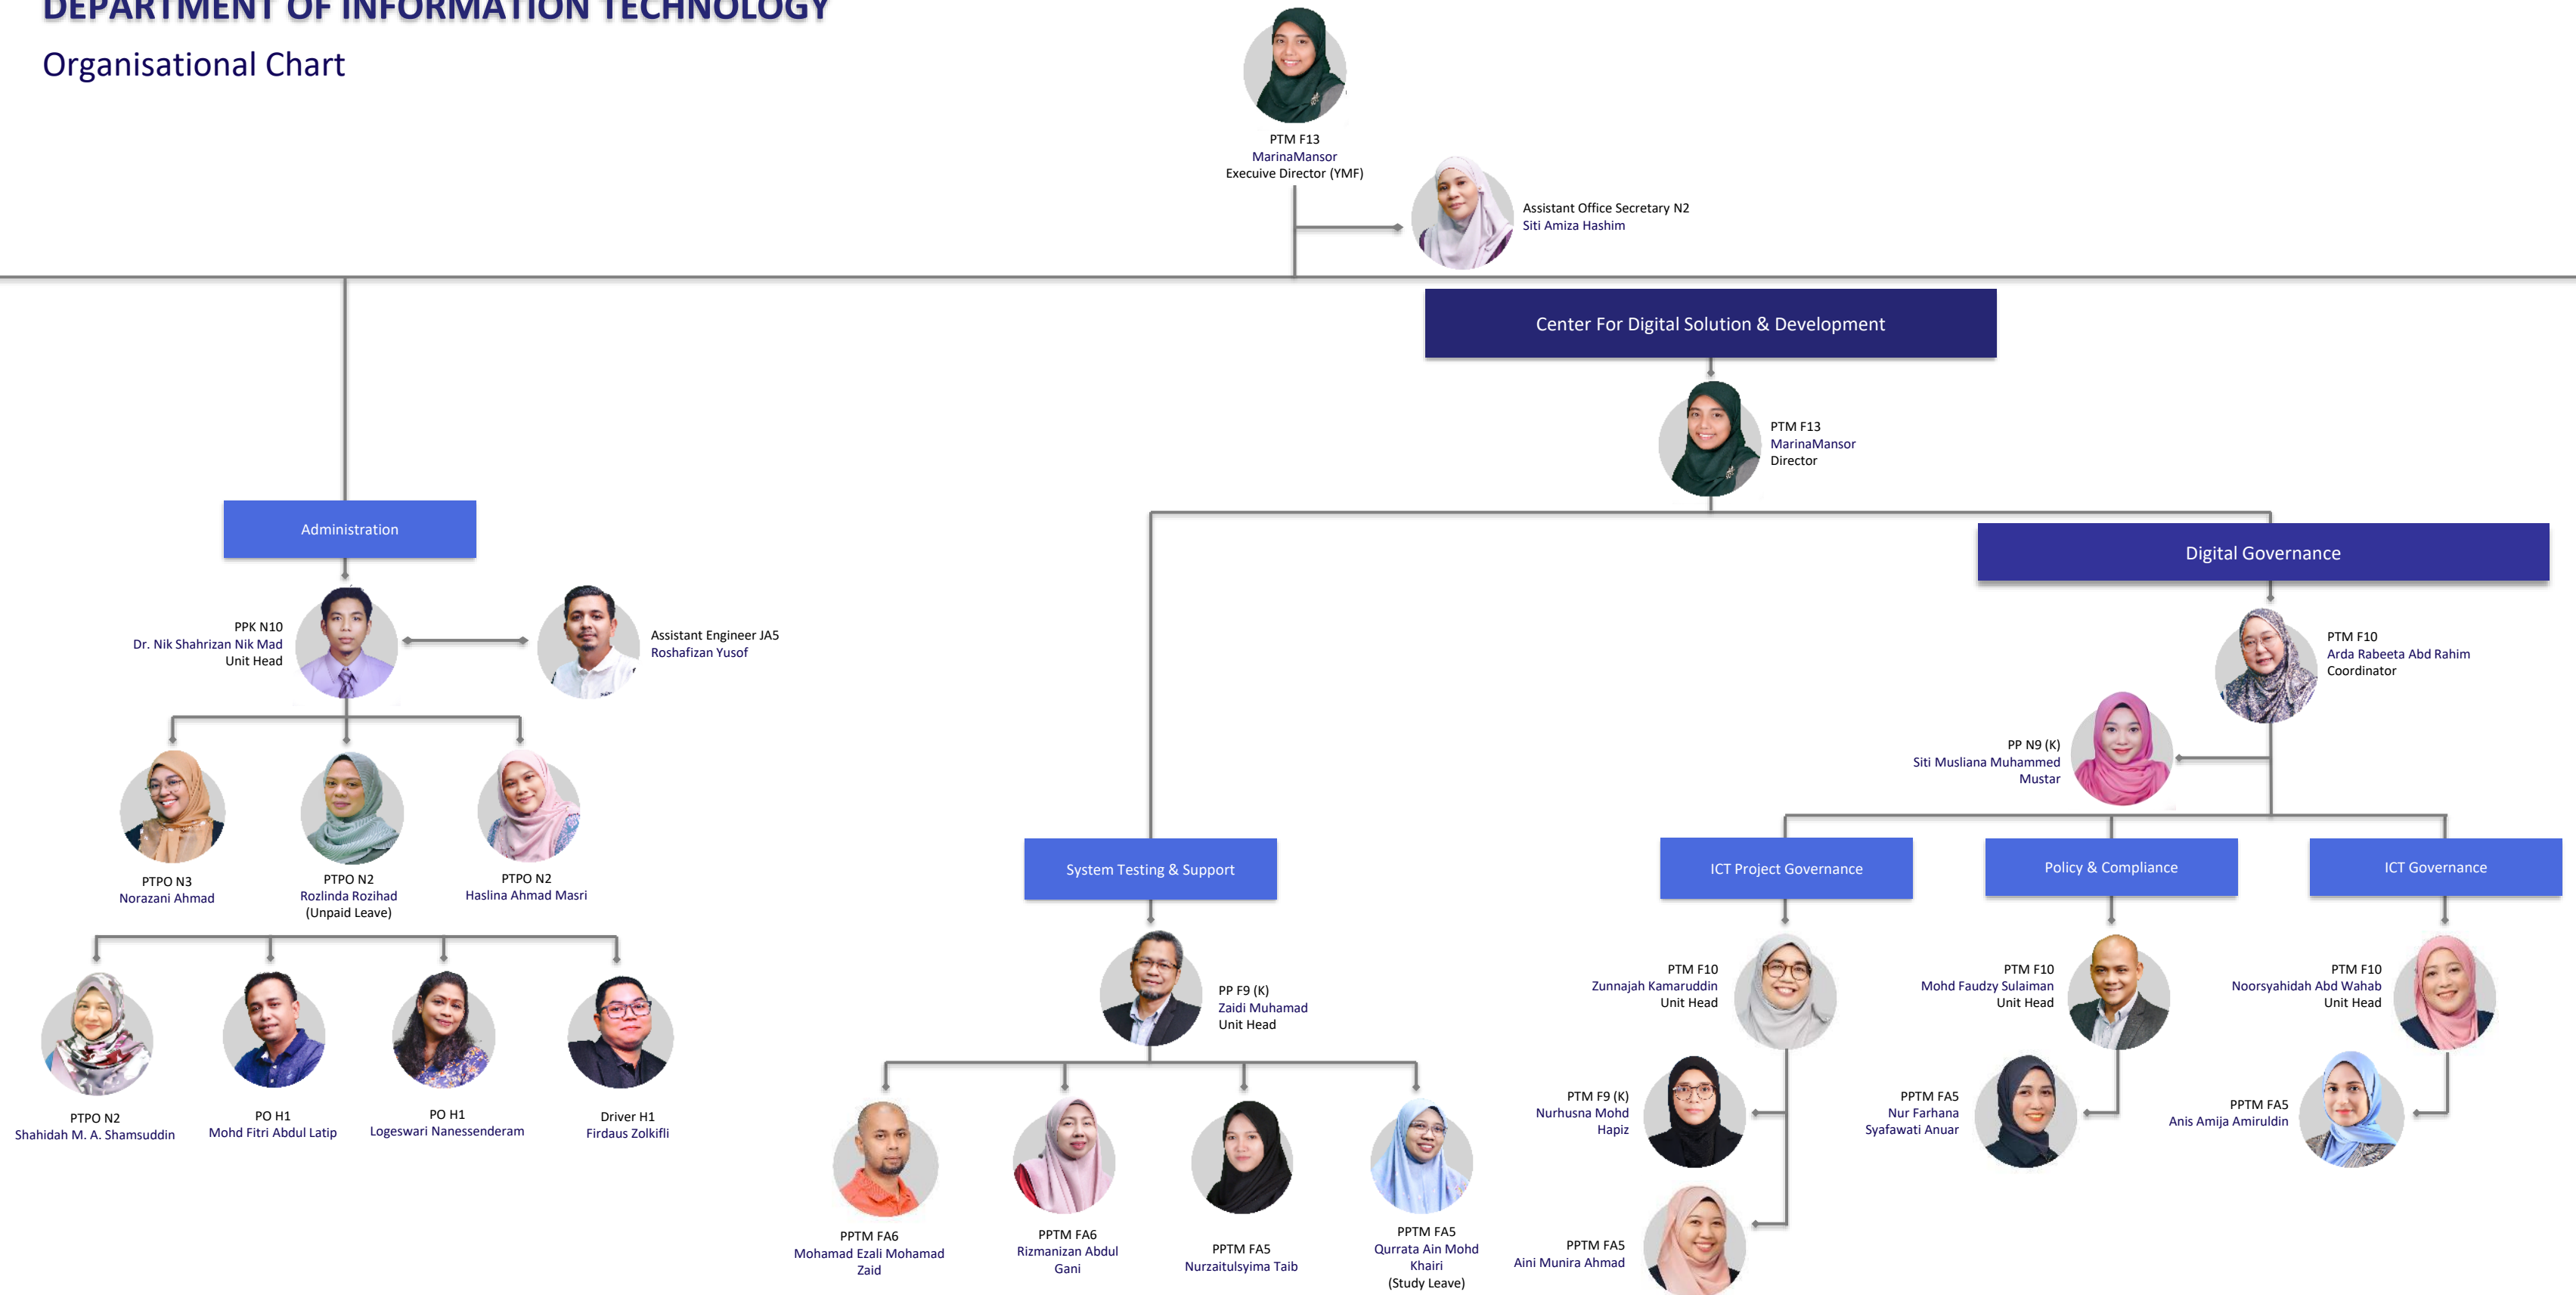

DEPARTMENT OF INFORMATION TECHNOLOGY

Organisational Chart

DEPARTMENT OF INFORMATION TECHNOLOGY

Organisational Chart

Center For Digital Solution & Development

PTM F13
Marina Mansor
Director

Premier Administration Digitalization

PTM F12
Mohd Shukri Hadafi Md Nor
Coordinator

Finance & Facilities Applications

PTM F10
Stephen Laring
Unit Head

Research Application

PTM F10
Mohd Rohaizad Adenan
Unit Head

Administration Application Management

PTM F10
Mohamad Zuhaidi Nahar
Unit Head

PTM F9
Nurul Hasniza
Mohd Zahari

PTM F9 (K)
Ifa Sazuan Ishak

PTM F9 (K)
Aiza Zilla Abdul

PTM F9 (K)
Fatin Sarah Syed Zulkefli

PTM F9 (K)
Mohamad Zachroy
Anazfitri Misdin

PTM F9 (K)
Syamimi Jamal

PTM F9 (K)
Muhammad Aliff
Izzuddin Mohamed
Anuar

PTM F9 (K)
Muhammad Firdaus
Zakaria

PTM F9 (K)
Siti Khadijah
Rostam

PTM F9 (K)
Mohamad Hafizun
Mohamed Samim

PTM F9 (K)
Muhammad
Farhan
Mohd Yusoff