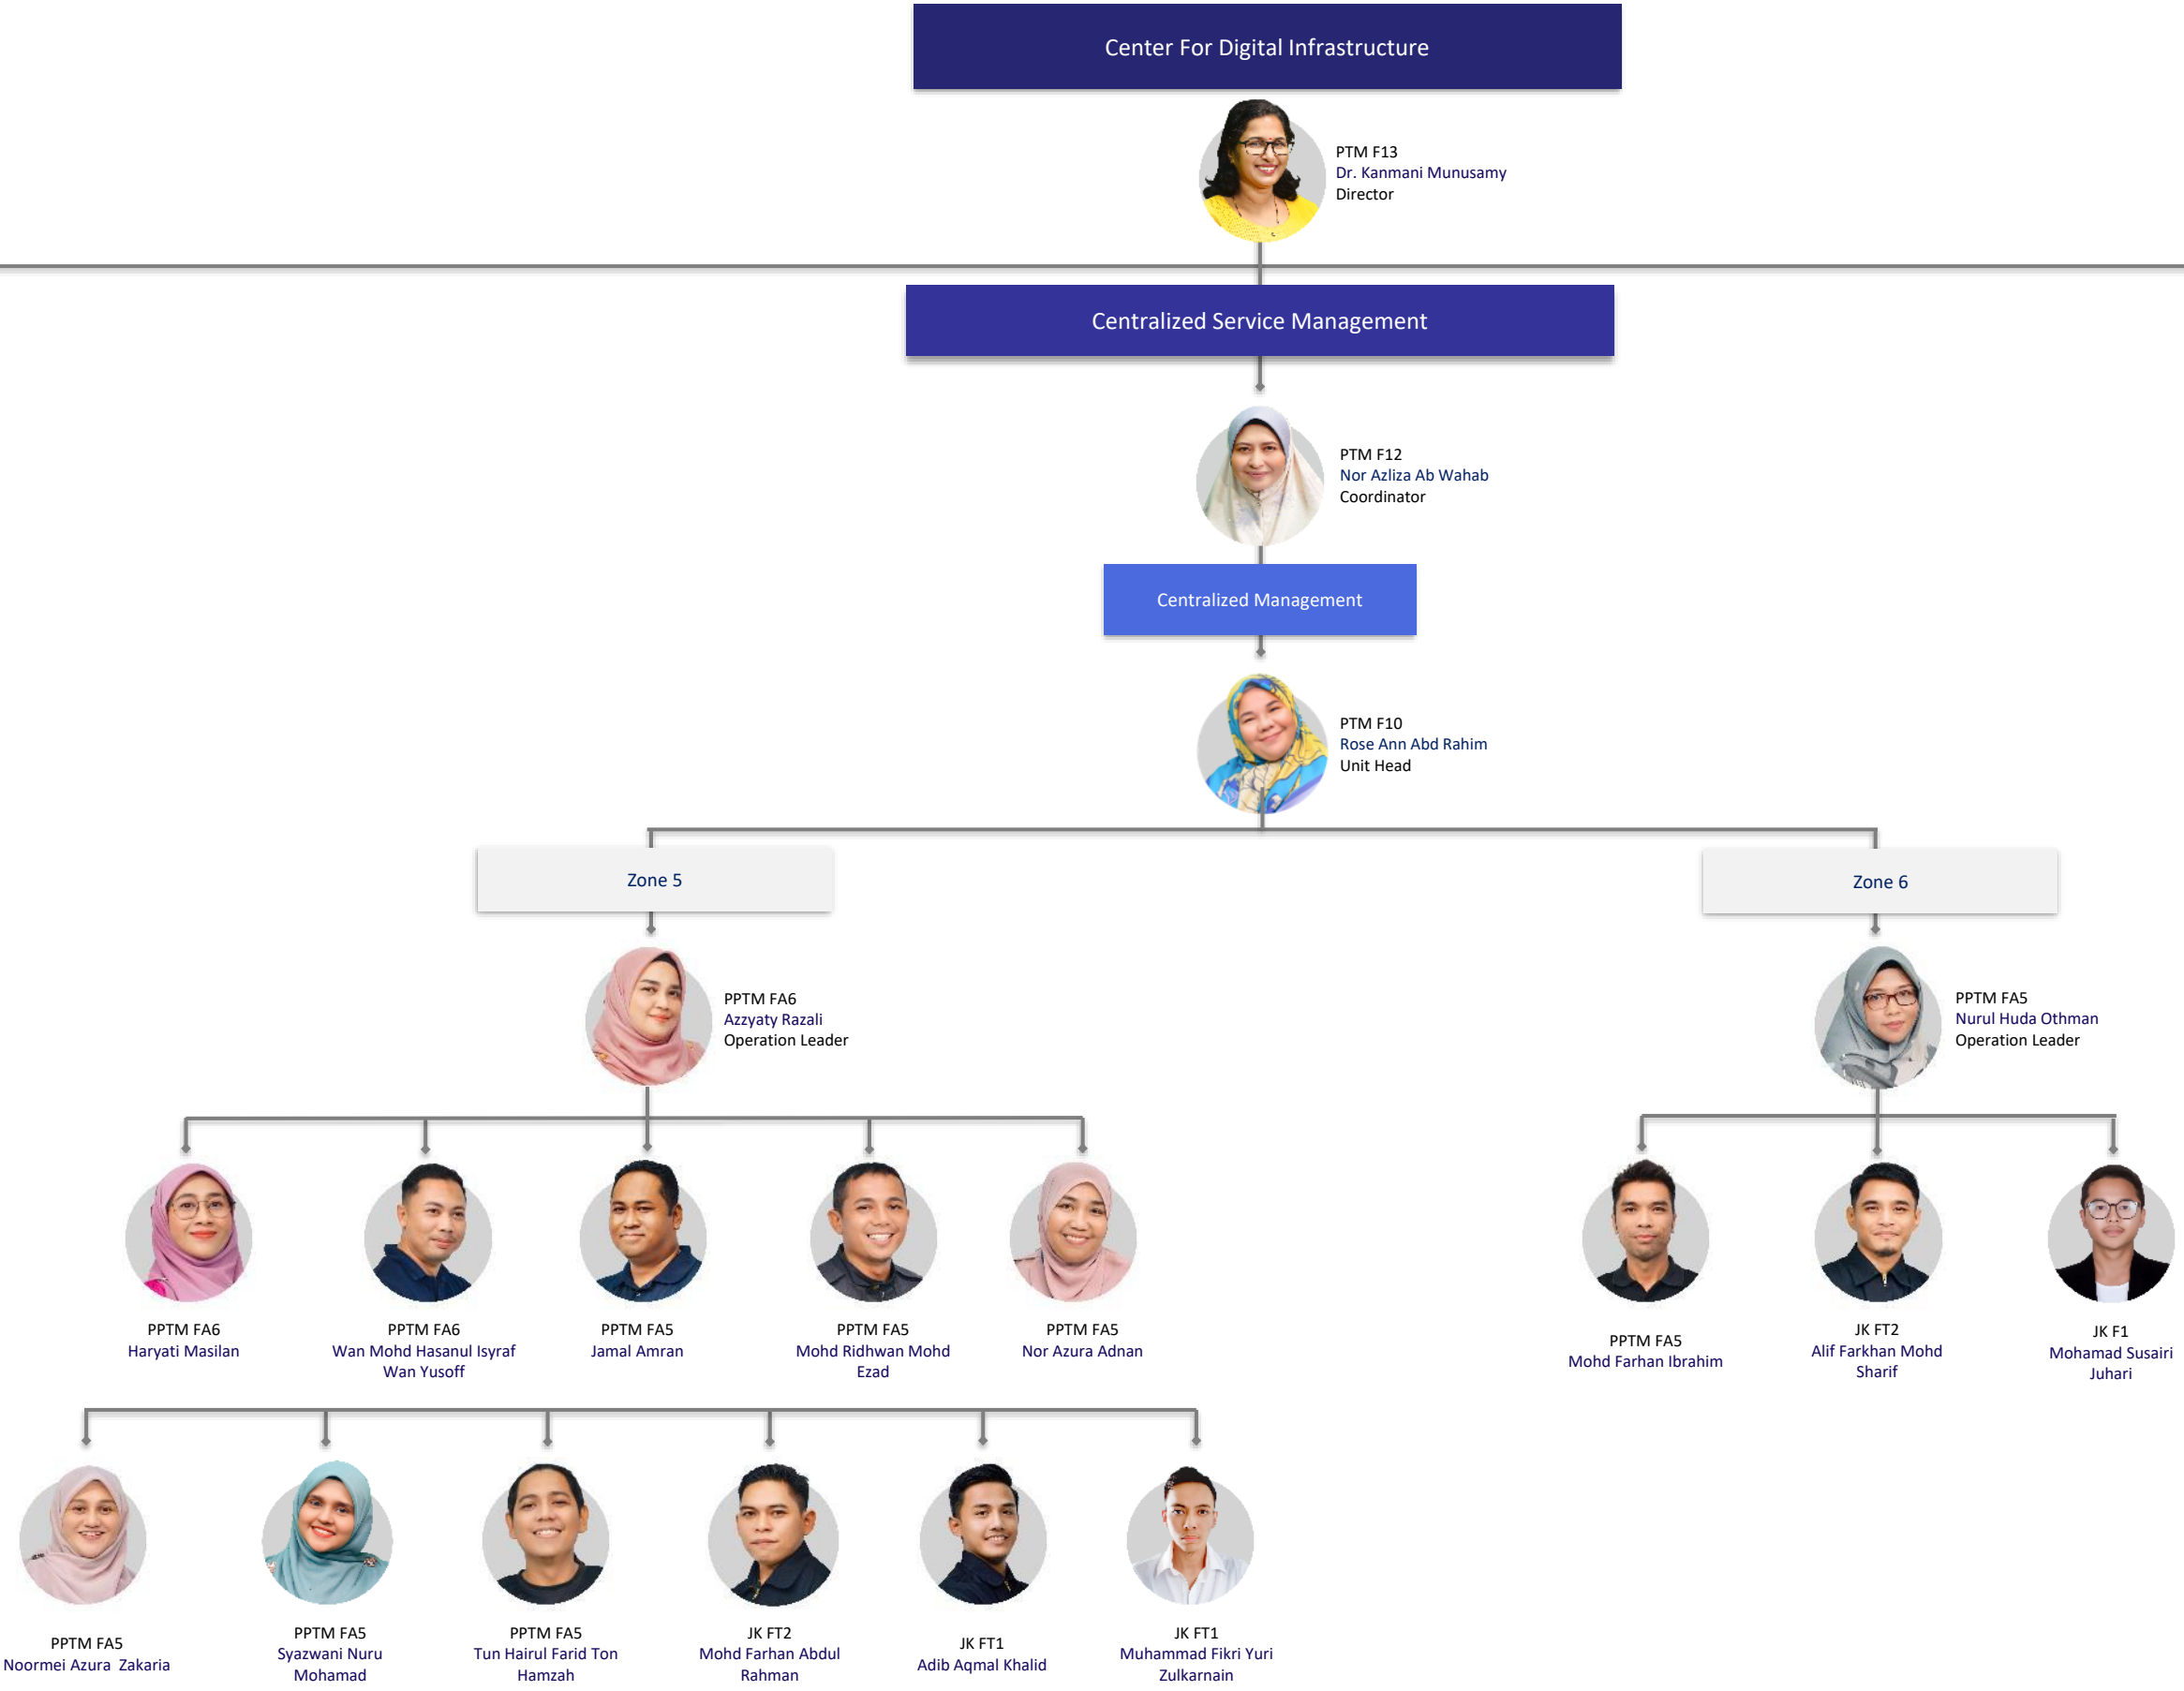

External Agency

- PTM F10
  Ts. Mohd Adiel Azhar Harun (Data and Information Management Centre)
- PTM F10
  Mohd Ezwan Samsudin (Data and Information Management Centre)
- PPTM FAS
  Nurul Najiah Mahat (Data and Information Management Centre)