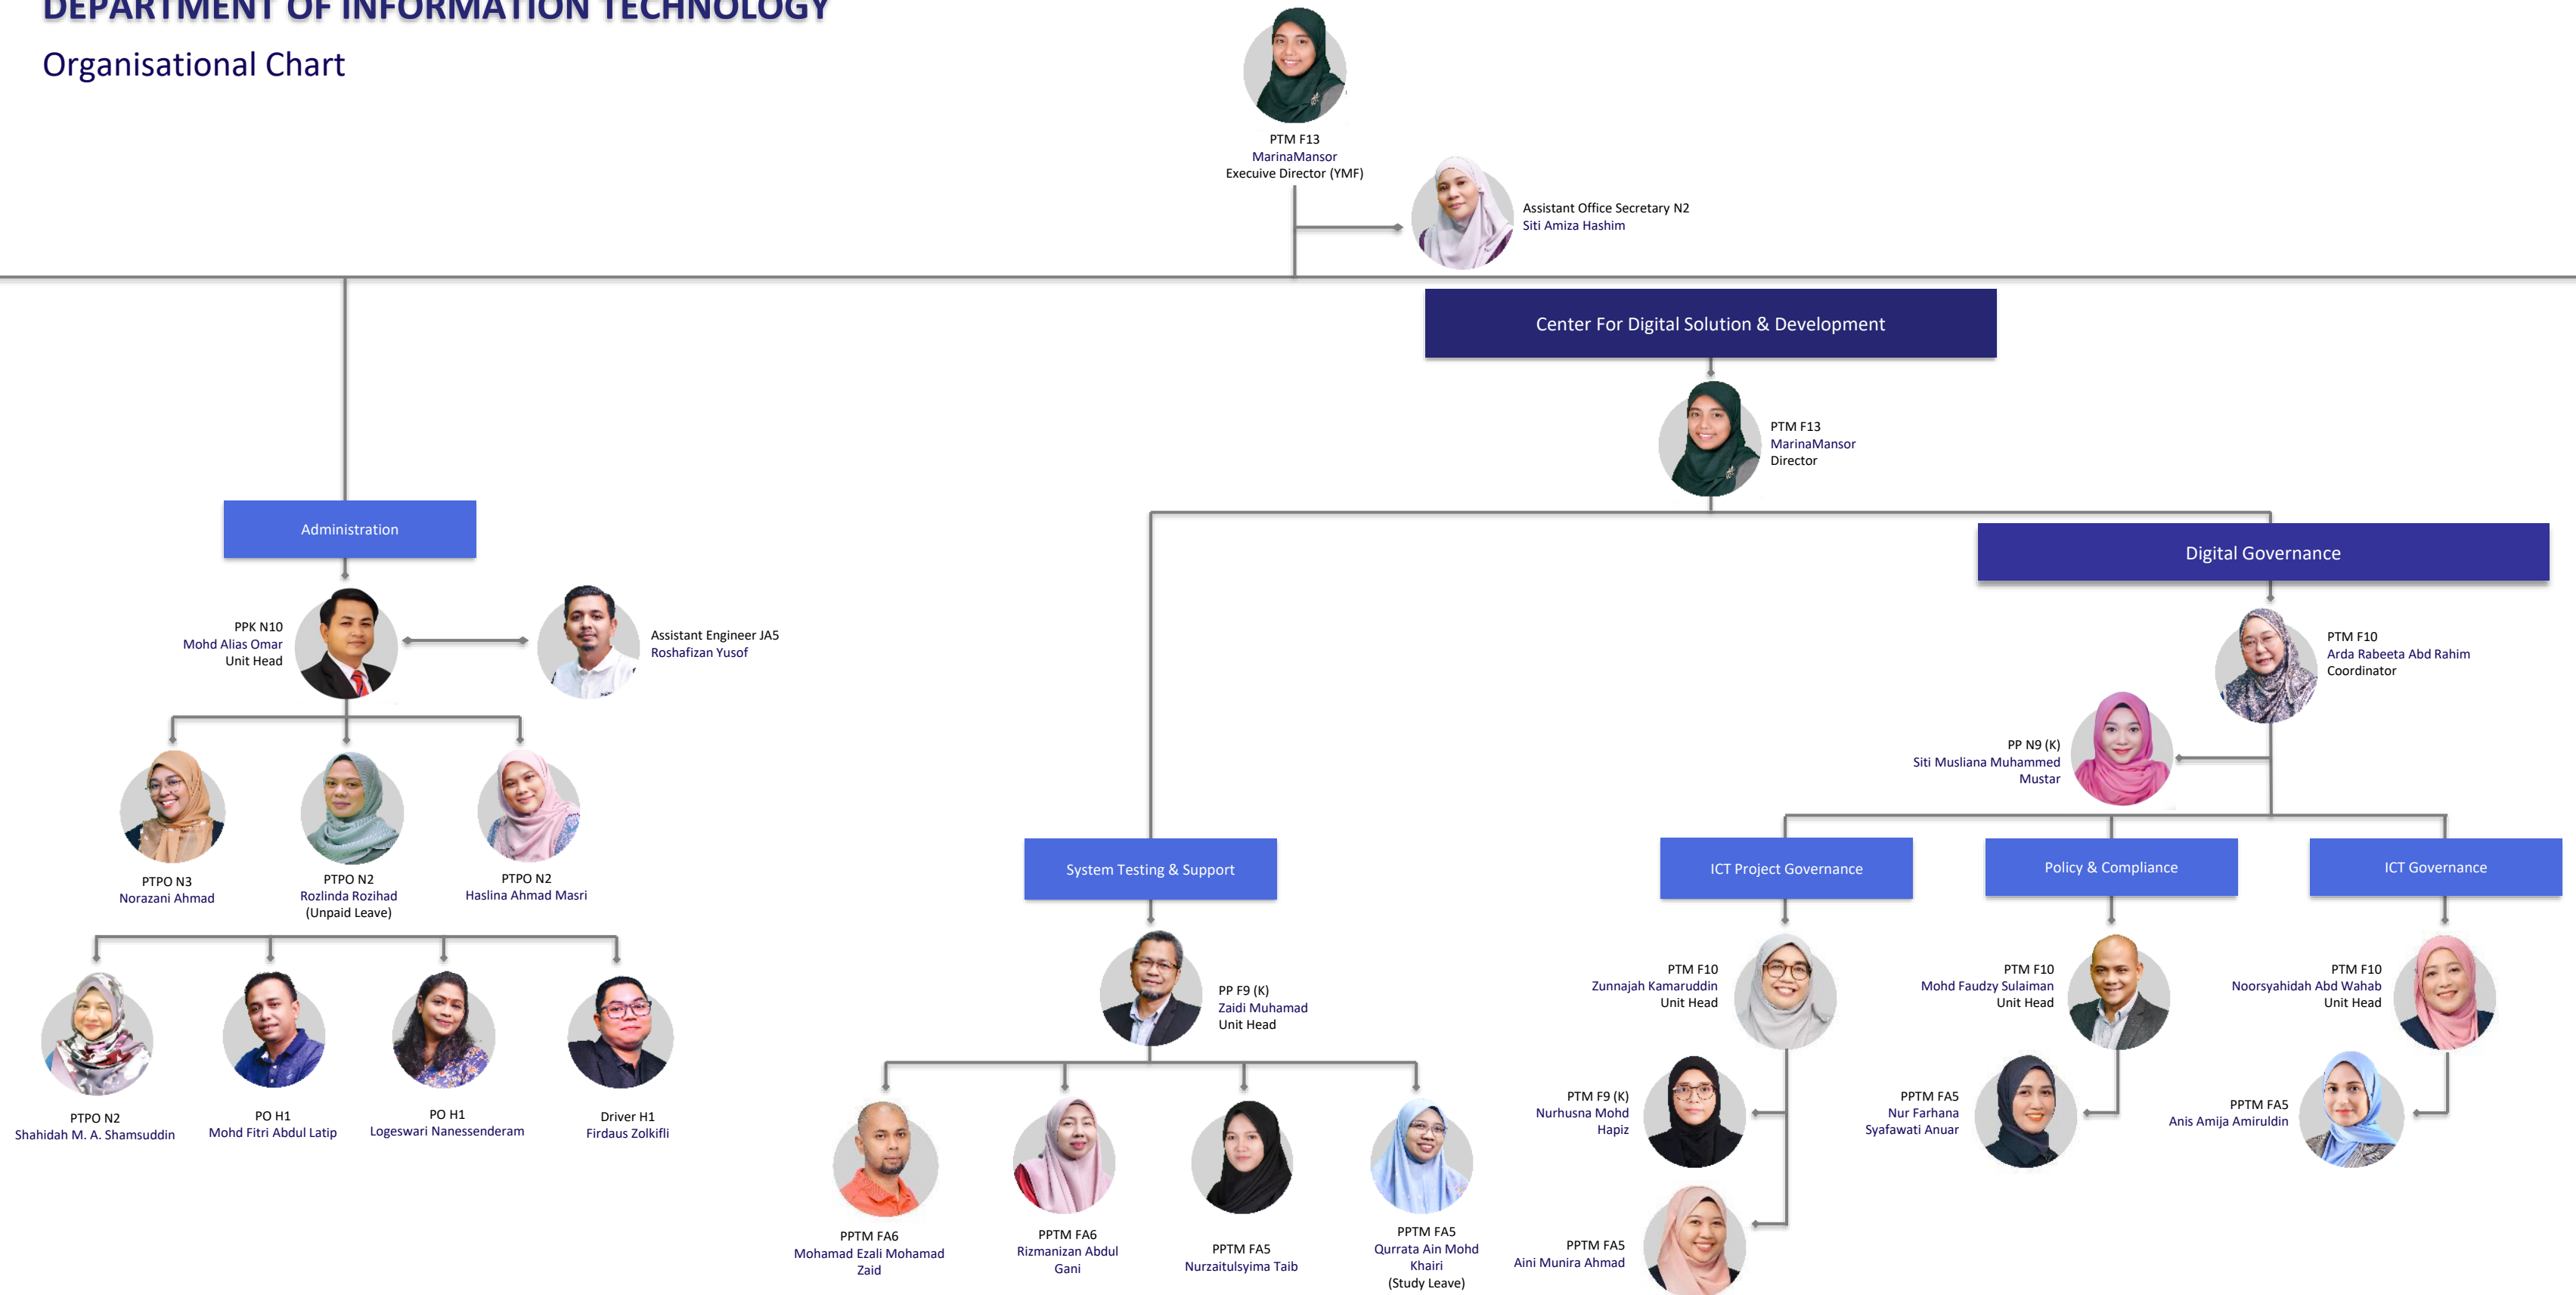

# DEPARTMENT OF INFORMATION TECHNOLOGY

## Organisational Chart

## Organisational Chart

Center For Digital Solution & Development

PTM F13  
Marina Mansor  
Director

Premier Administration Digitalization

PTM F12  
Mohd Shukri Hadafi Md Nor  
Coordinator

Finance & Facilities Applications