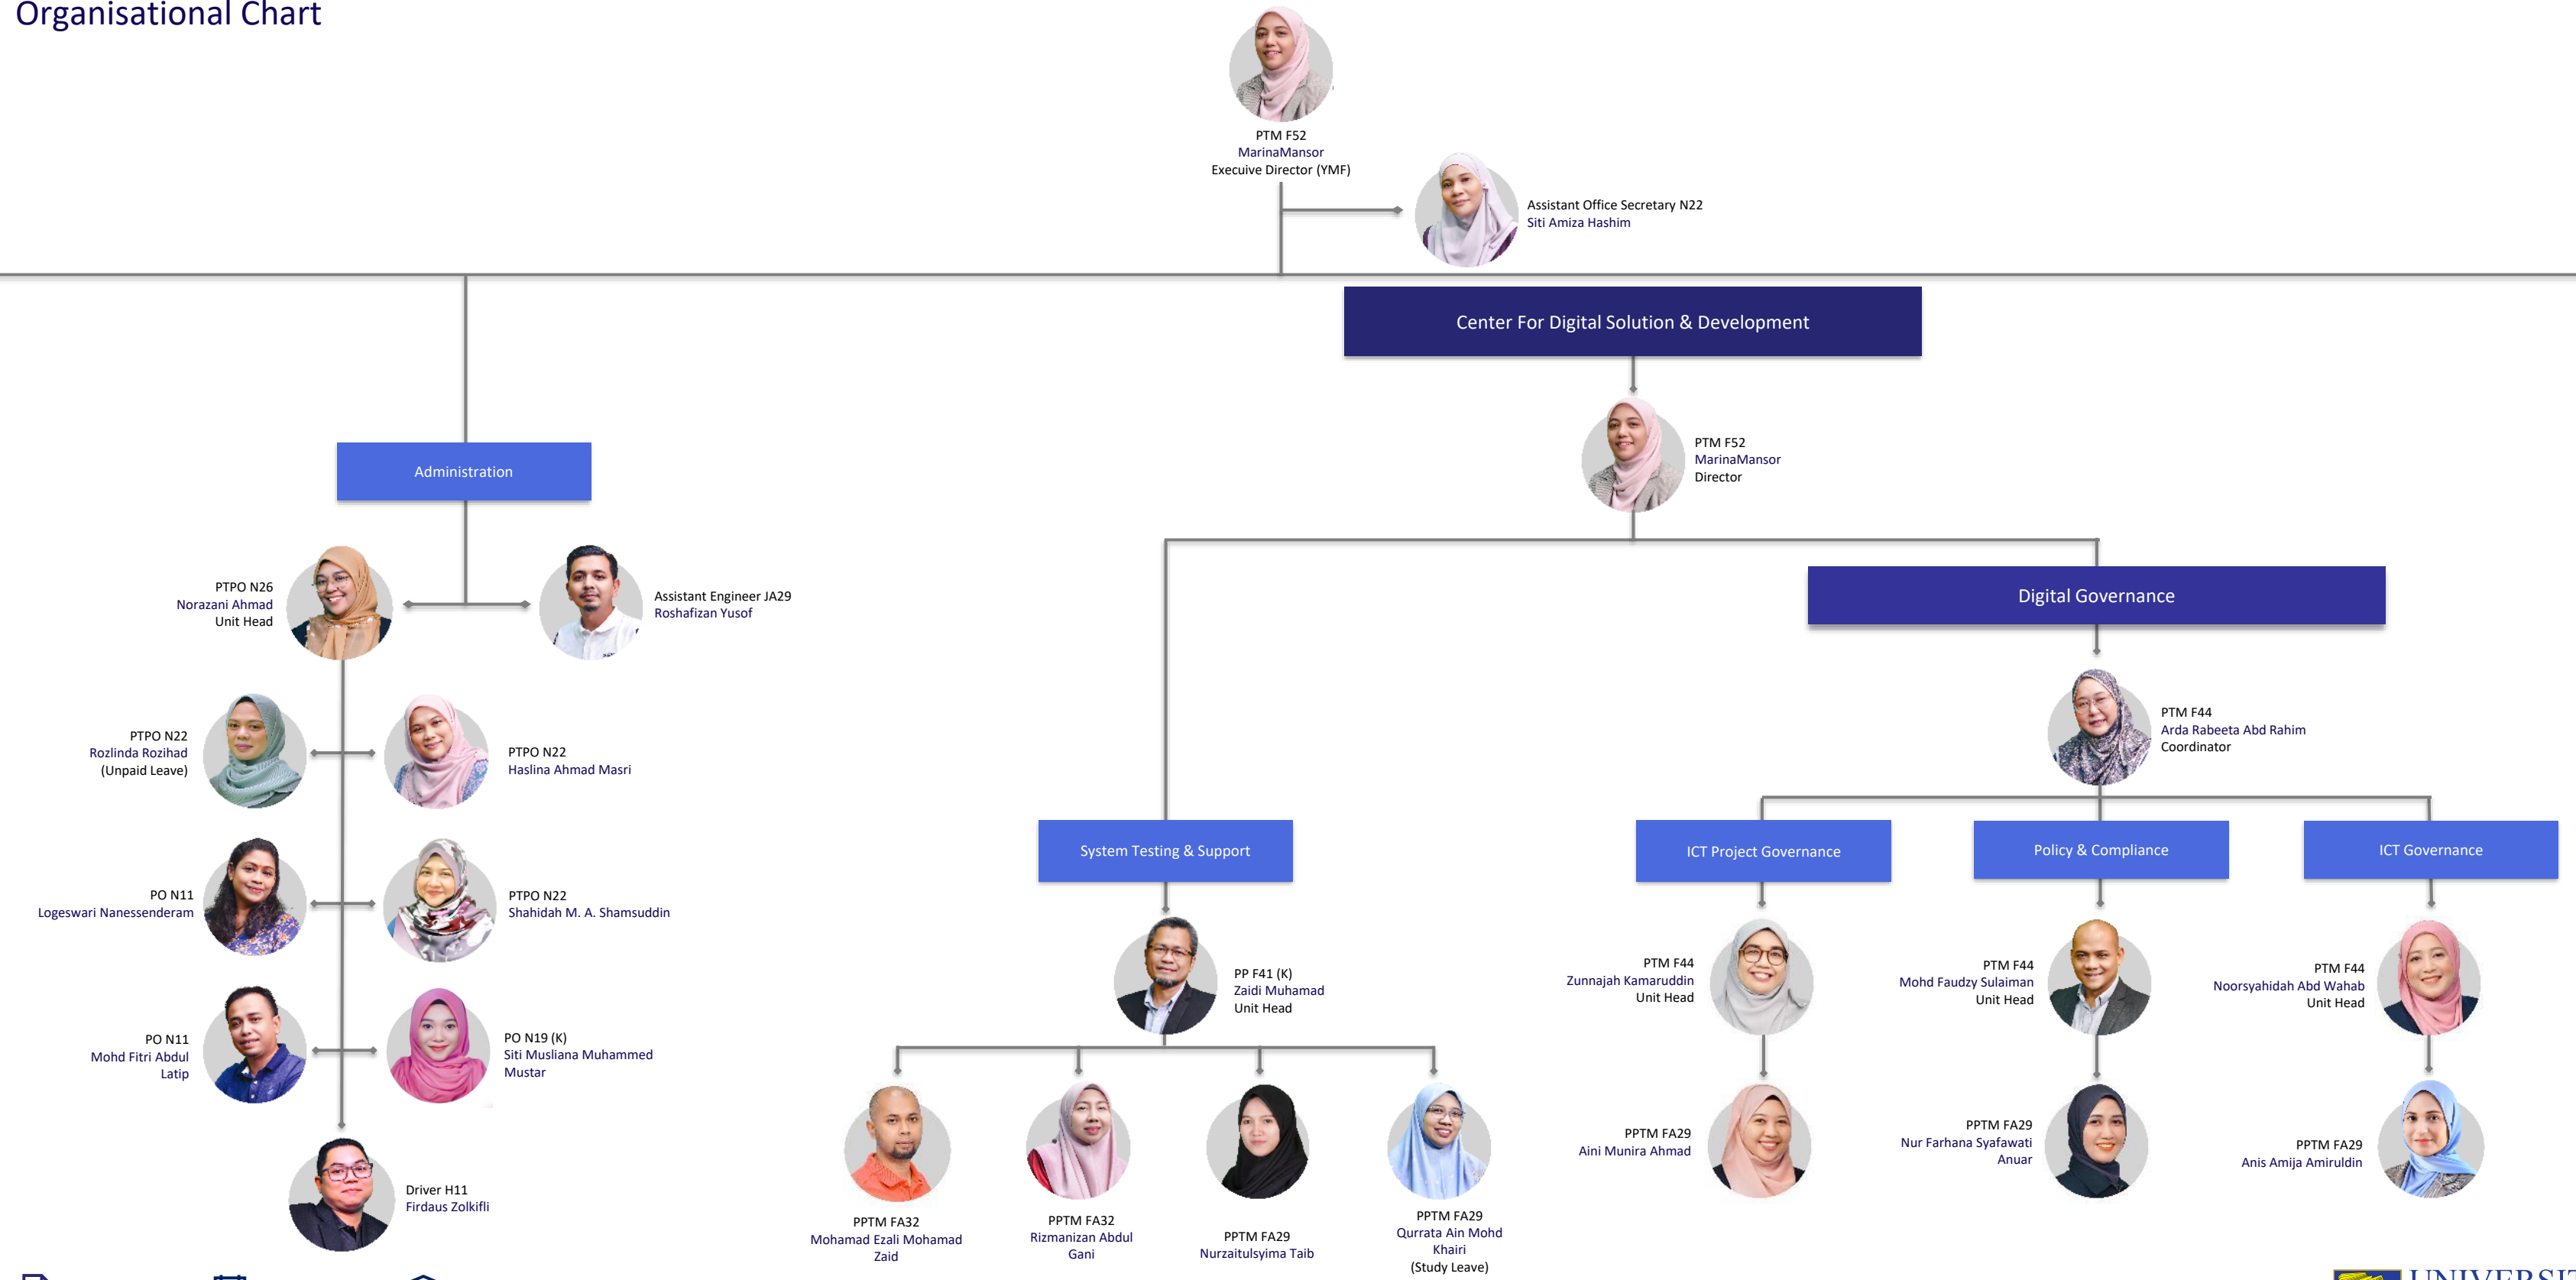

# DEPARTMENT OF INFORMATION TECHNOLOGY

## Organisational Chart

## Organisational Chart

Center For Digital Solution & Development

PTM F52  
Marina Mansor  
Director

Premier Administration Digitalization

PTM F48  
Mohd Shukri Hadafi Md Nor  
Coordinator

Finance & Facilities Applications