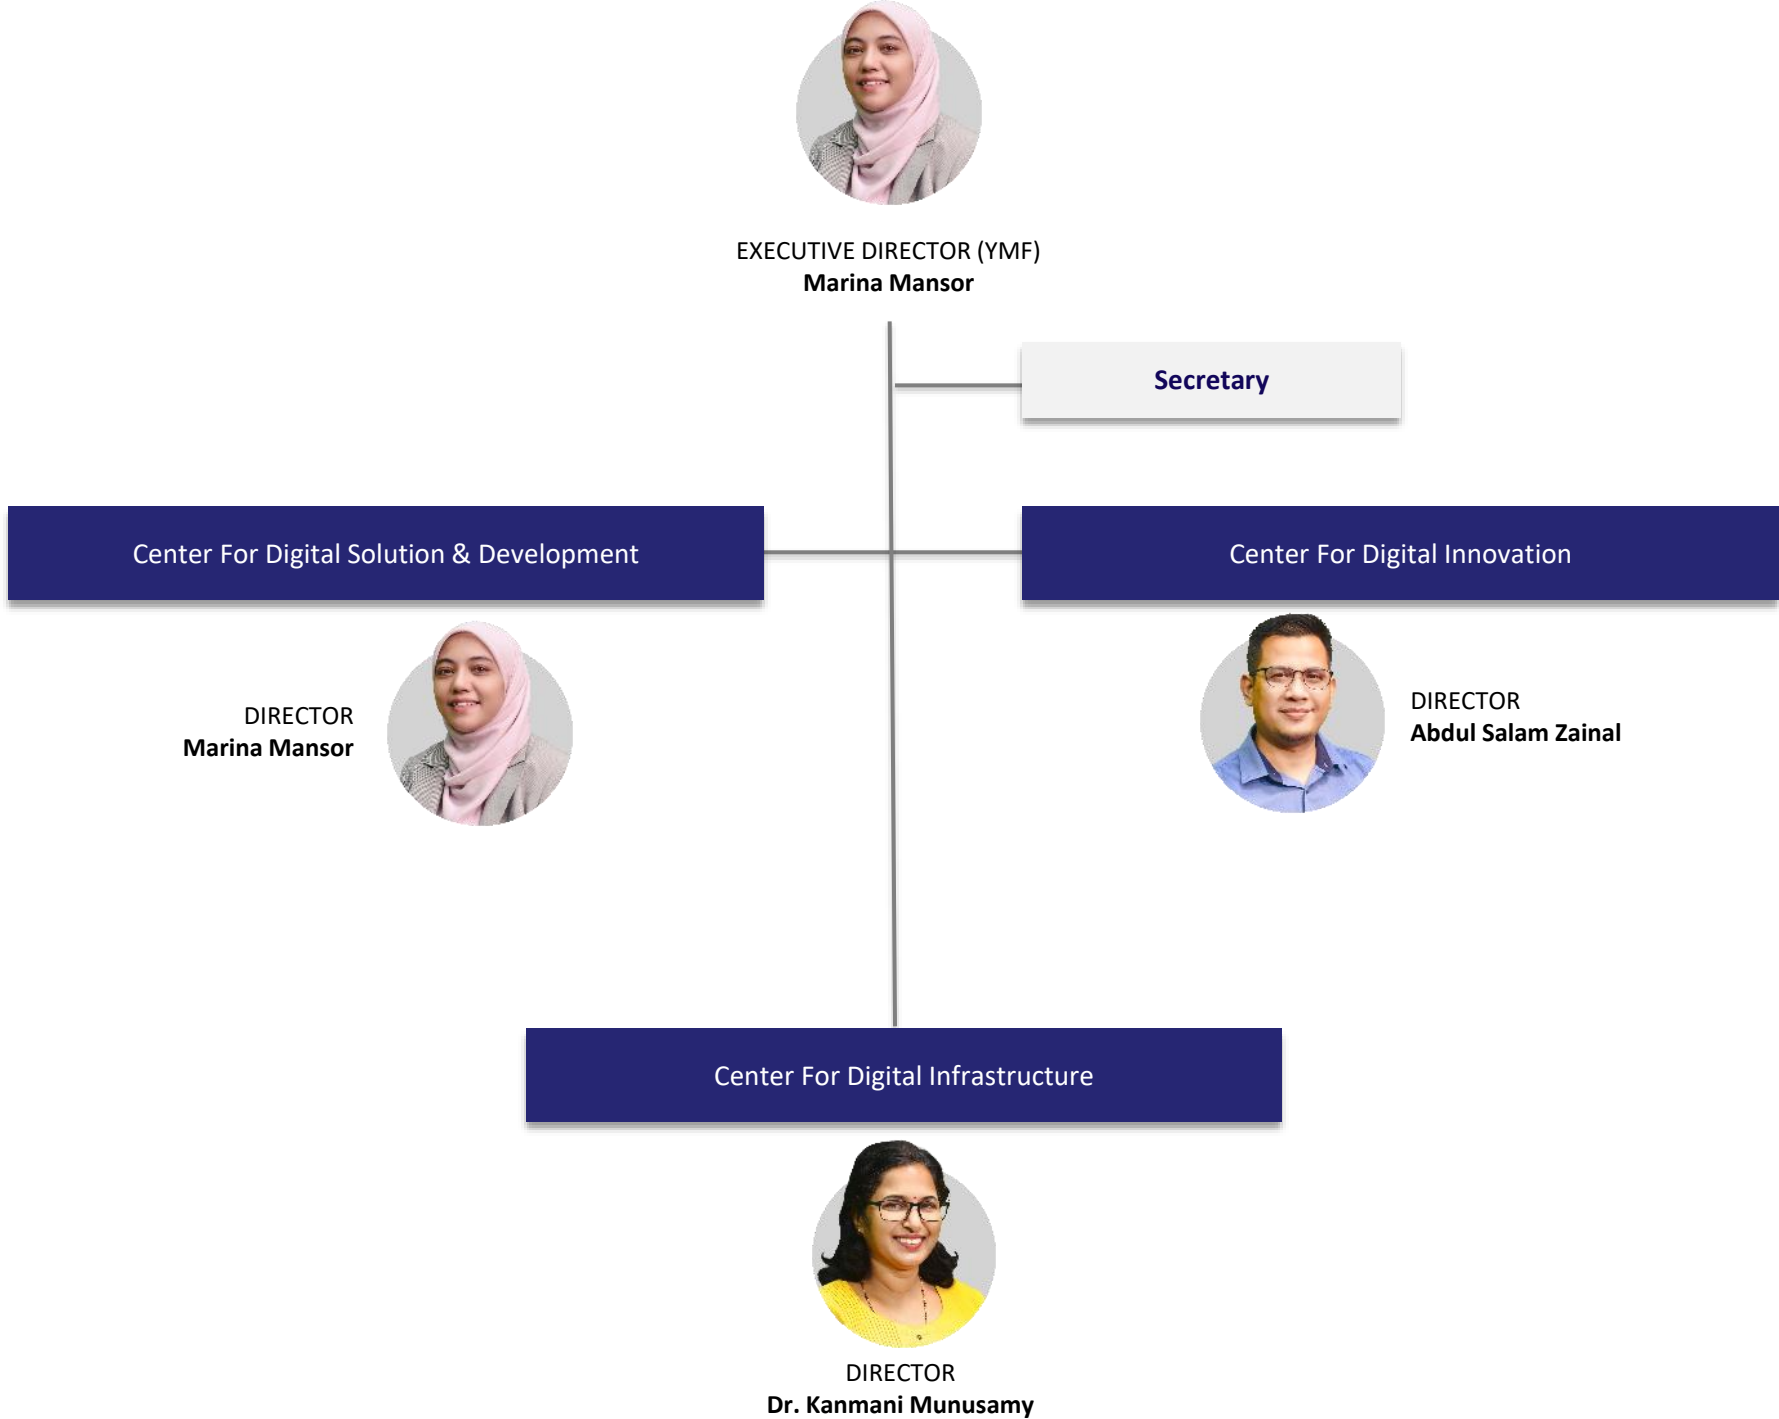

# DEPARTMENT OF INFORMATION TECHNOLOGY

## Organisational Chart

## Organisational Chart

Center For Digital Solution & Development

PTM F52  
Marina Mansor  
Director

Premier Administration Digitalization

PTM F48  
Mohd Shukri Hadafi Md Nor  
Coordinator

Finance & Facilities Applications