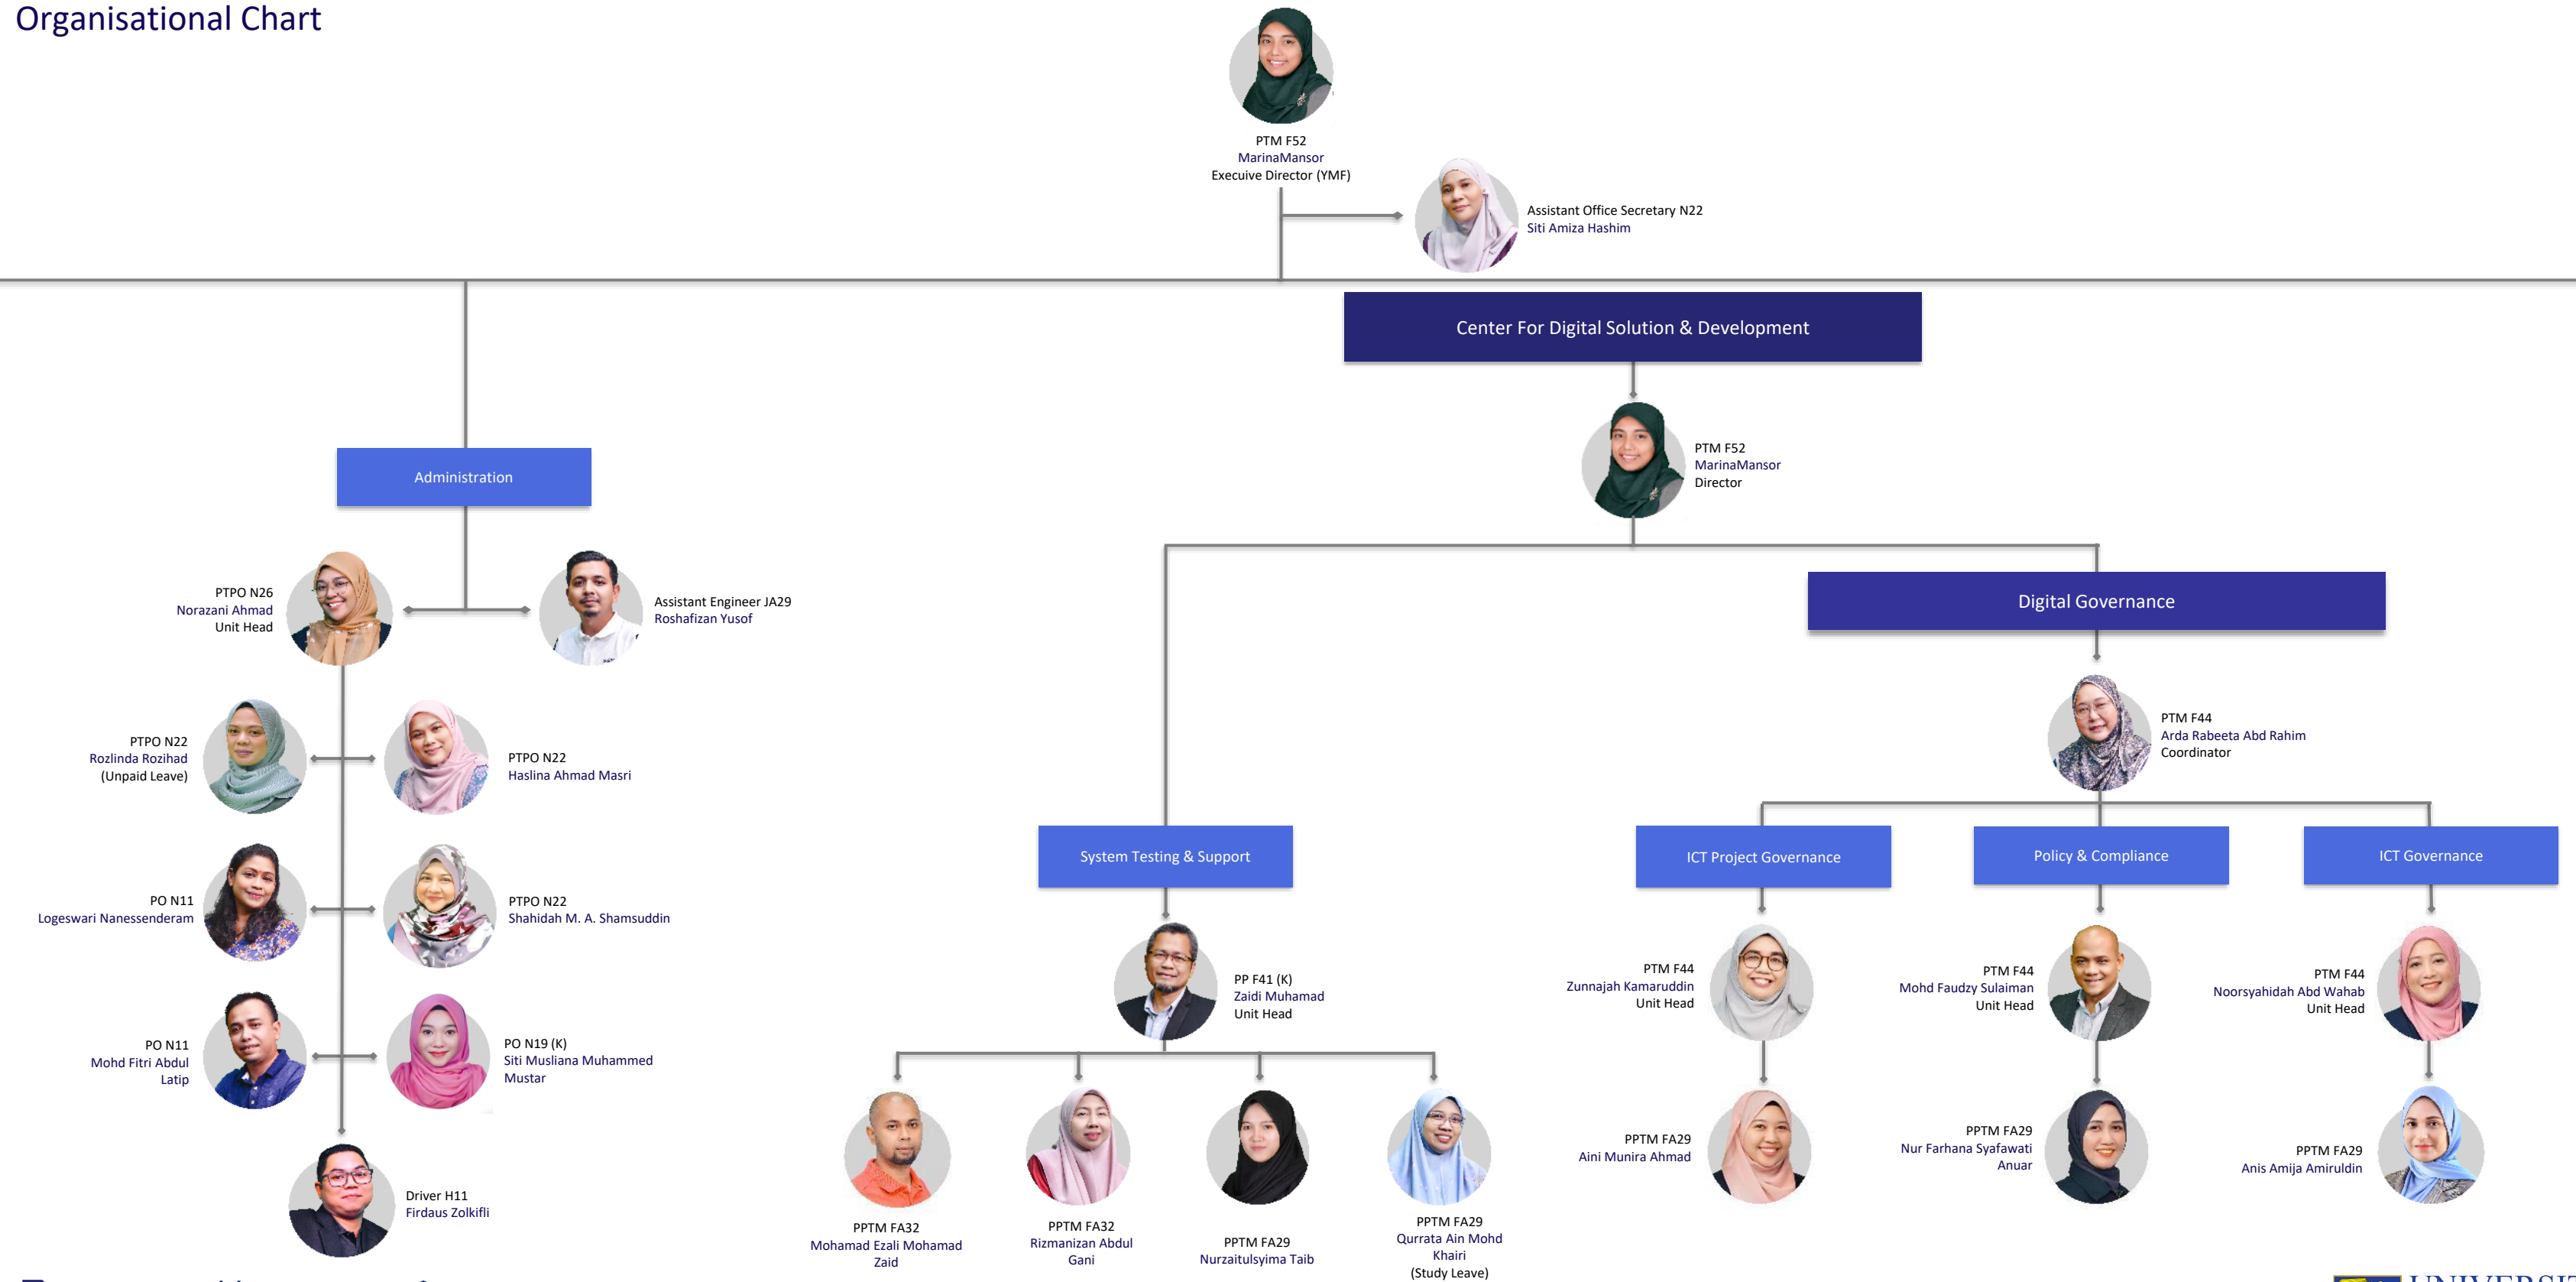

DEPARTMENT OF INFORMATION TECHNOLOGY

Organisational Chart

DEPARTMENT OF INFORMATION TECHNOLOGY

Organisational Chart

Center For Digital Solution & Development

PTM F52
Marina Mansor
Director

Premier Administration Digitalization