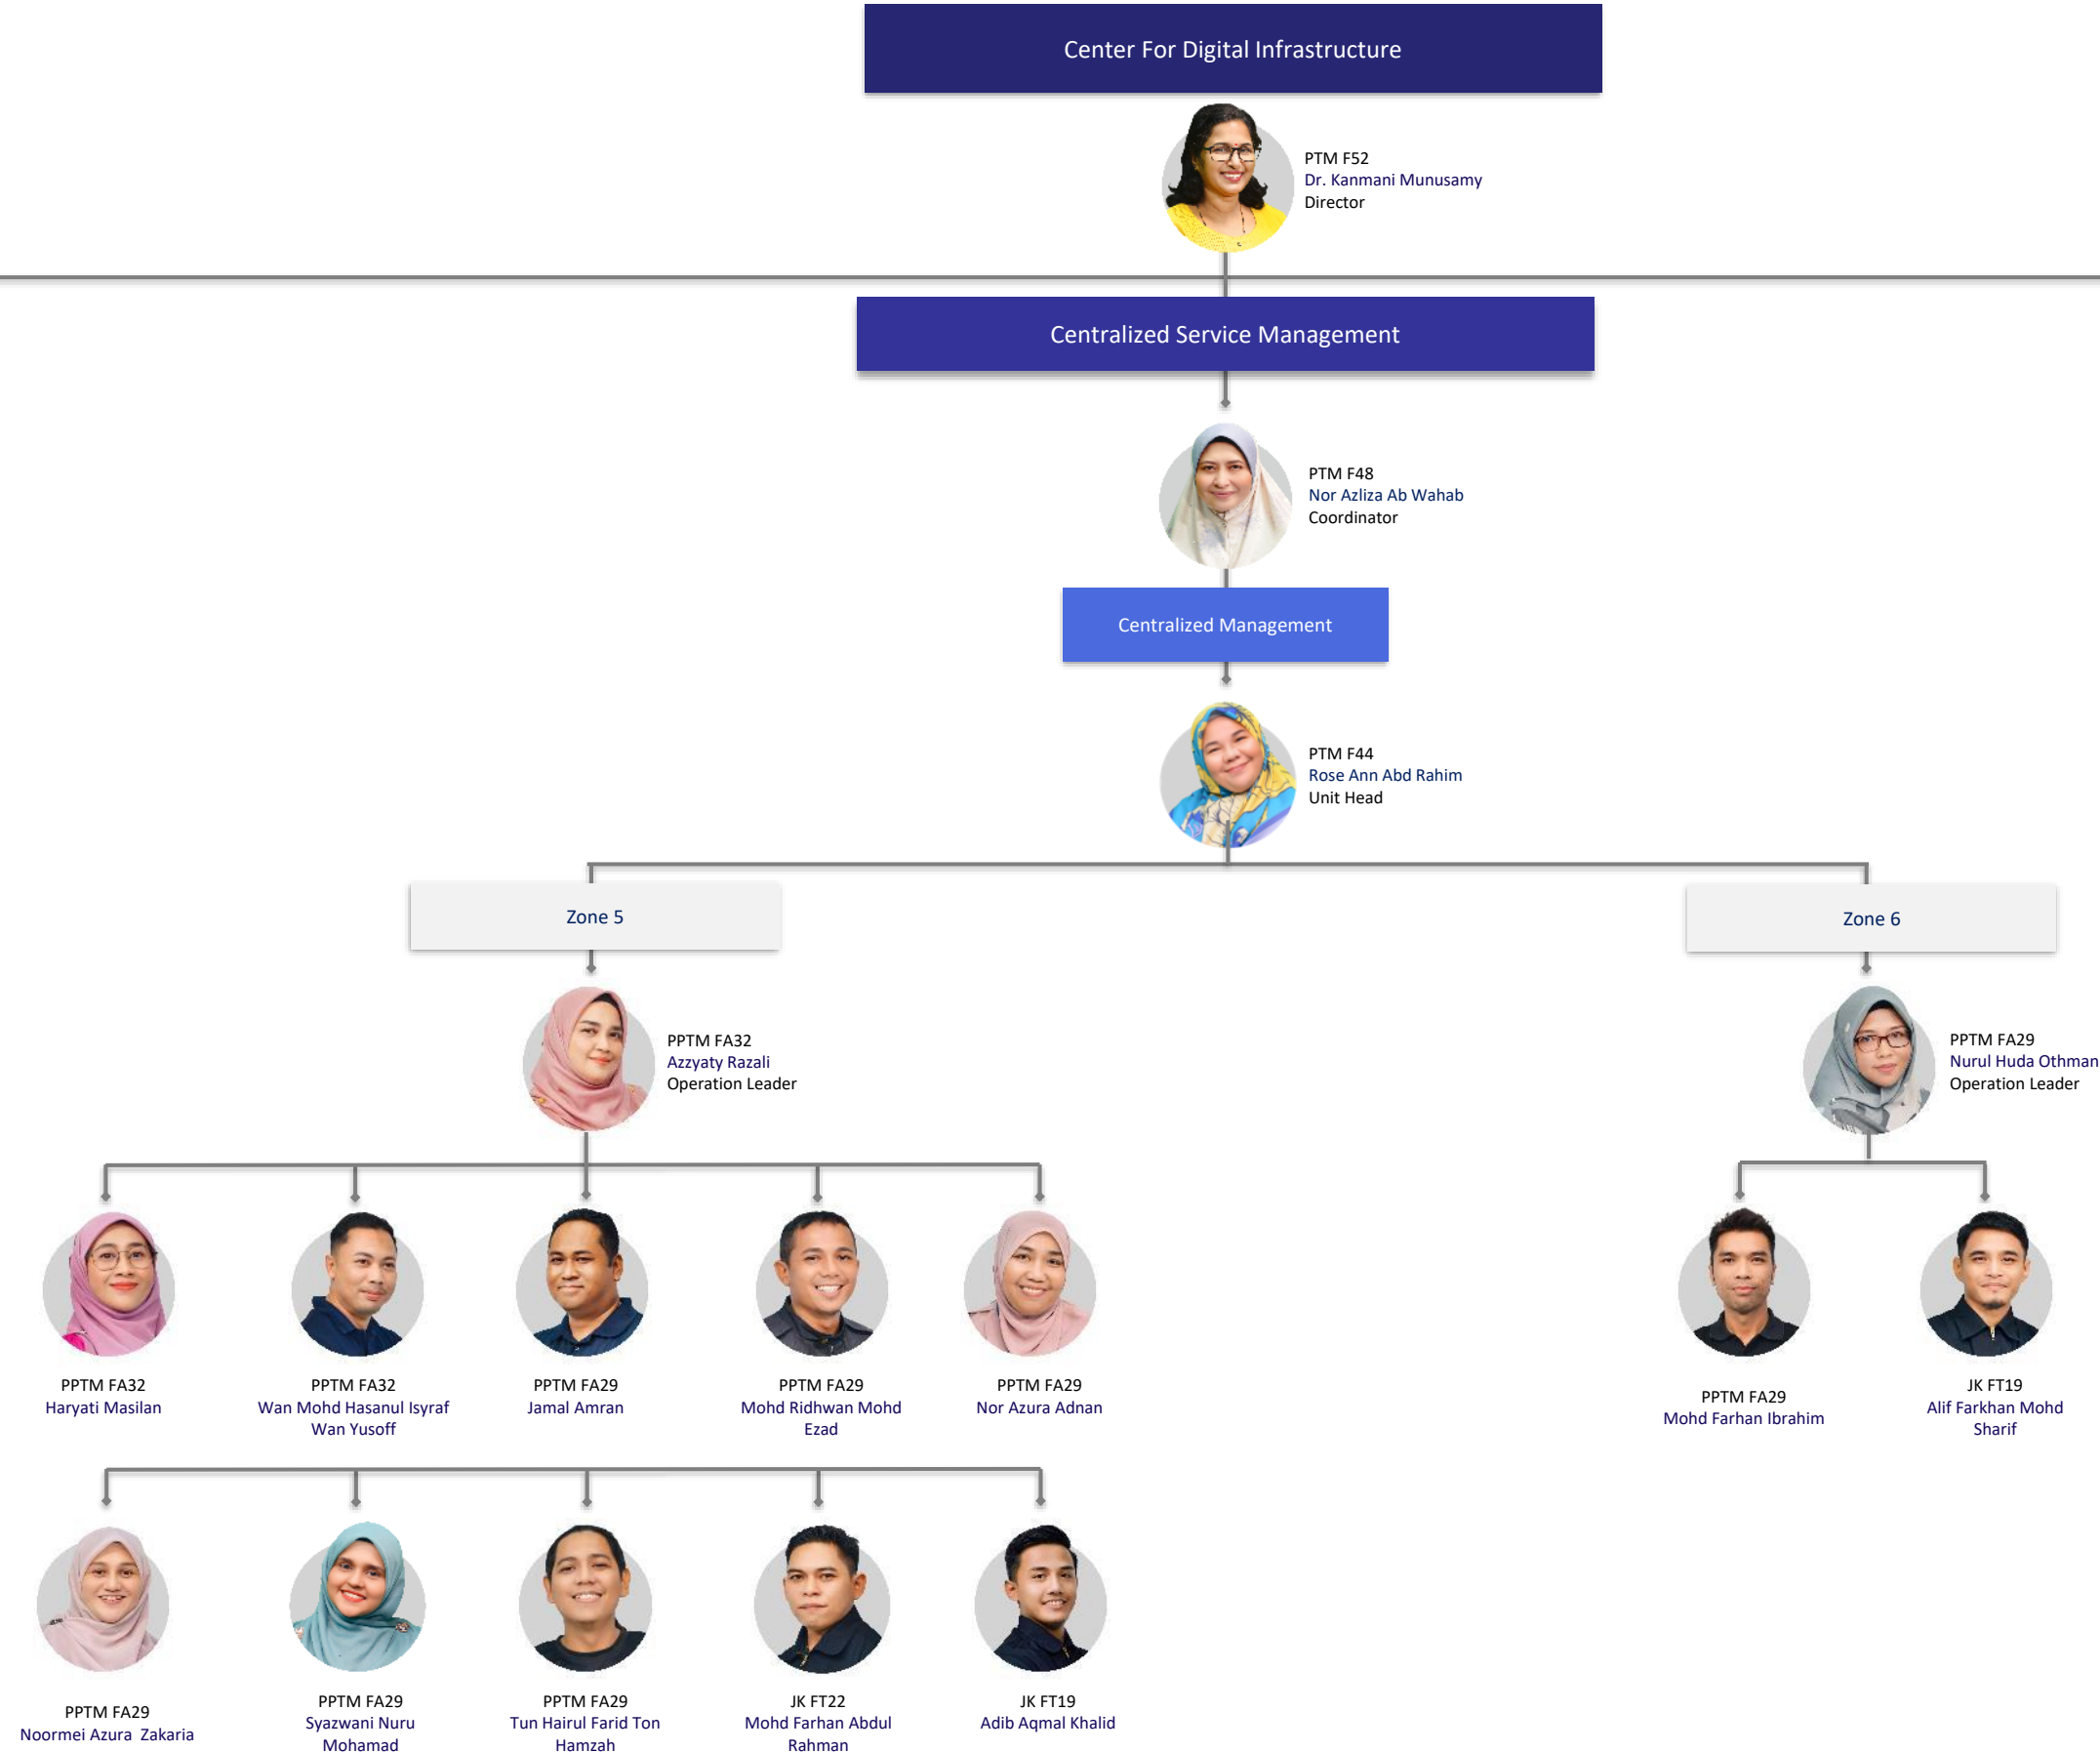

PPTM FA29
Norfazana Muzi

PPTM FA29
Salim Shah Kader
Batcha

PPTM FA29
Zawawi Ali

JK FT22
Ramis K D Rada

JK FT22
Saipul Bahtiar
Masri

External Agency

- PTM F44
Ts. Mohd Adiel Azhar Harun (Data and Information Management Centre)
- PTM F44
Mohd Ezwan Samsudin (Data and Information Management Centre)
- PPTM FA29
Nurul Najiah Mahat (Data and Information Management Centre)