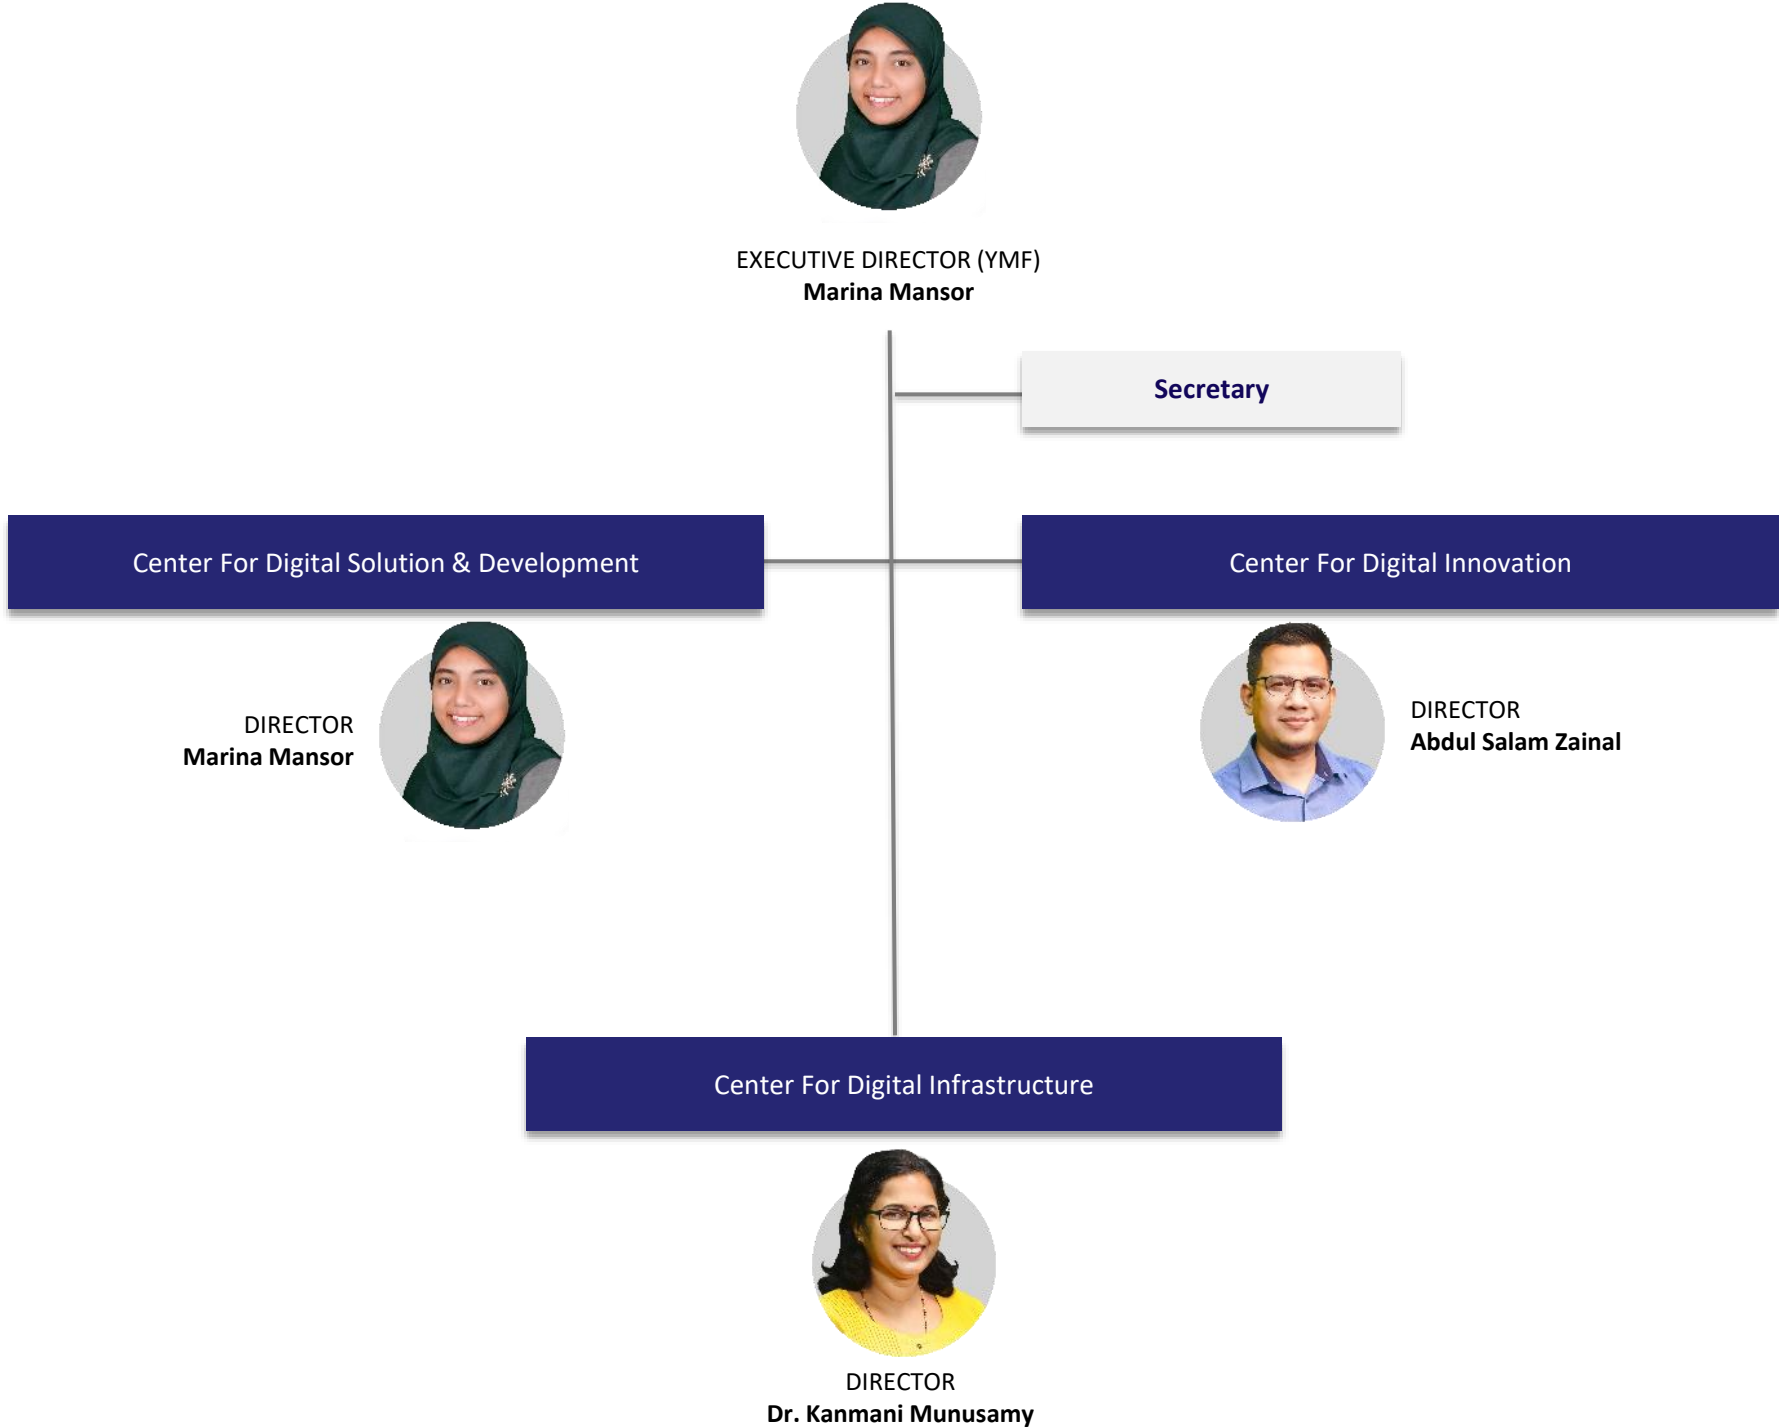

DEPARTMENT OF INFORMATION TECHNOLOGY

Organisational Chart

DEPARTMENT OF INFORMATION TECHNOLOGY

Organisational Chart

Center For Digital Solution & Development

PTM F52
Marina Mansor
Director

Premier Administration Digitalization