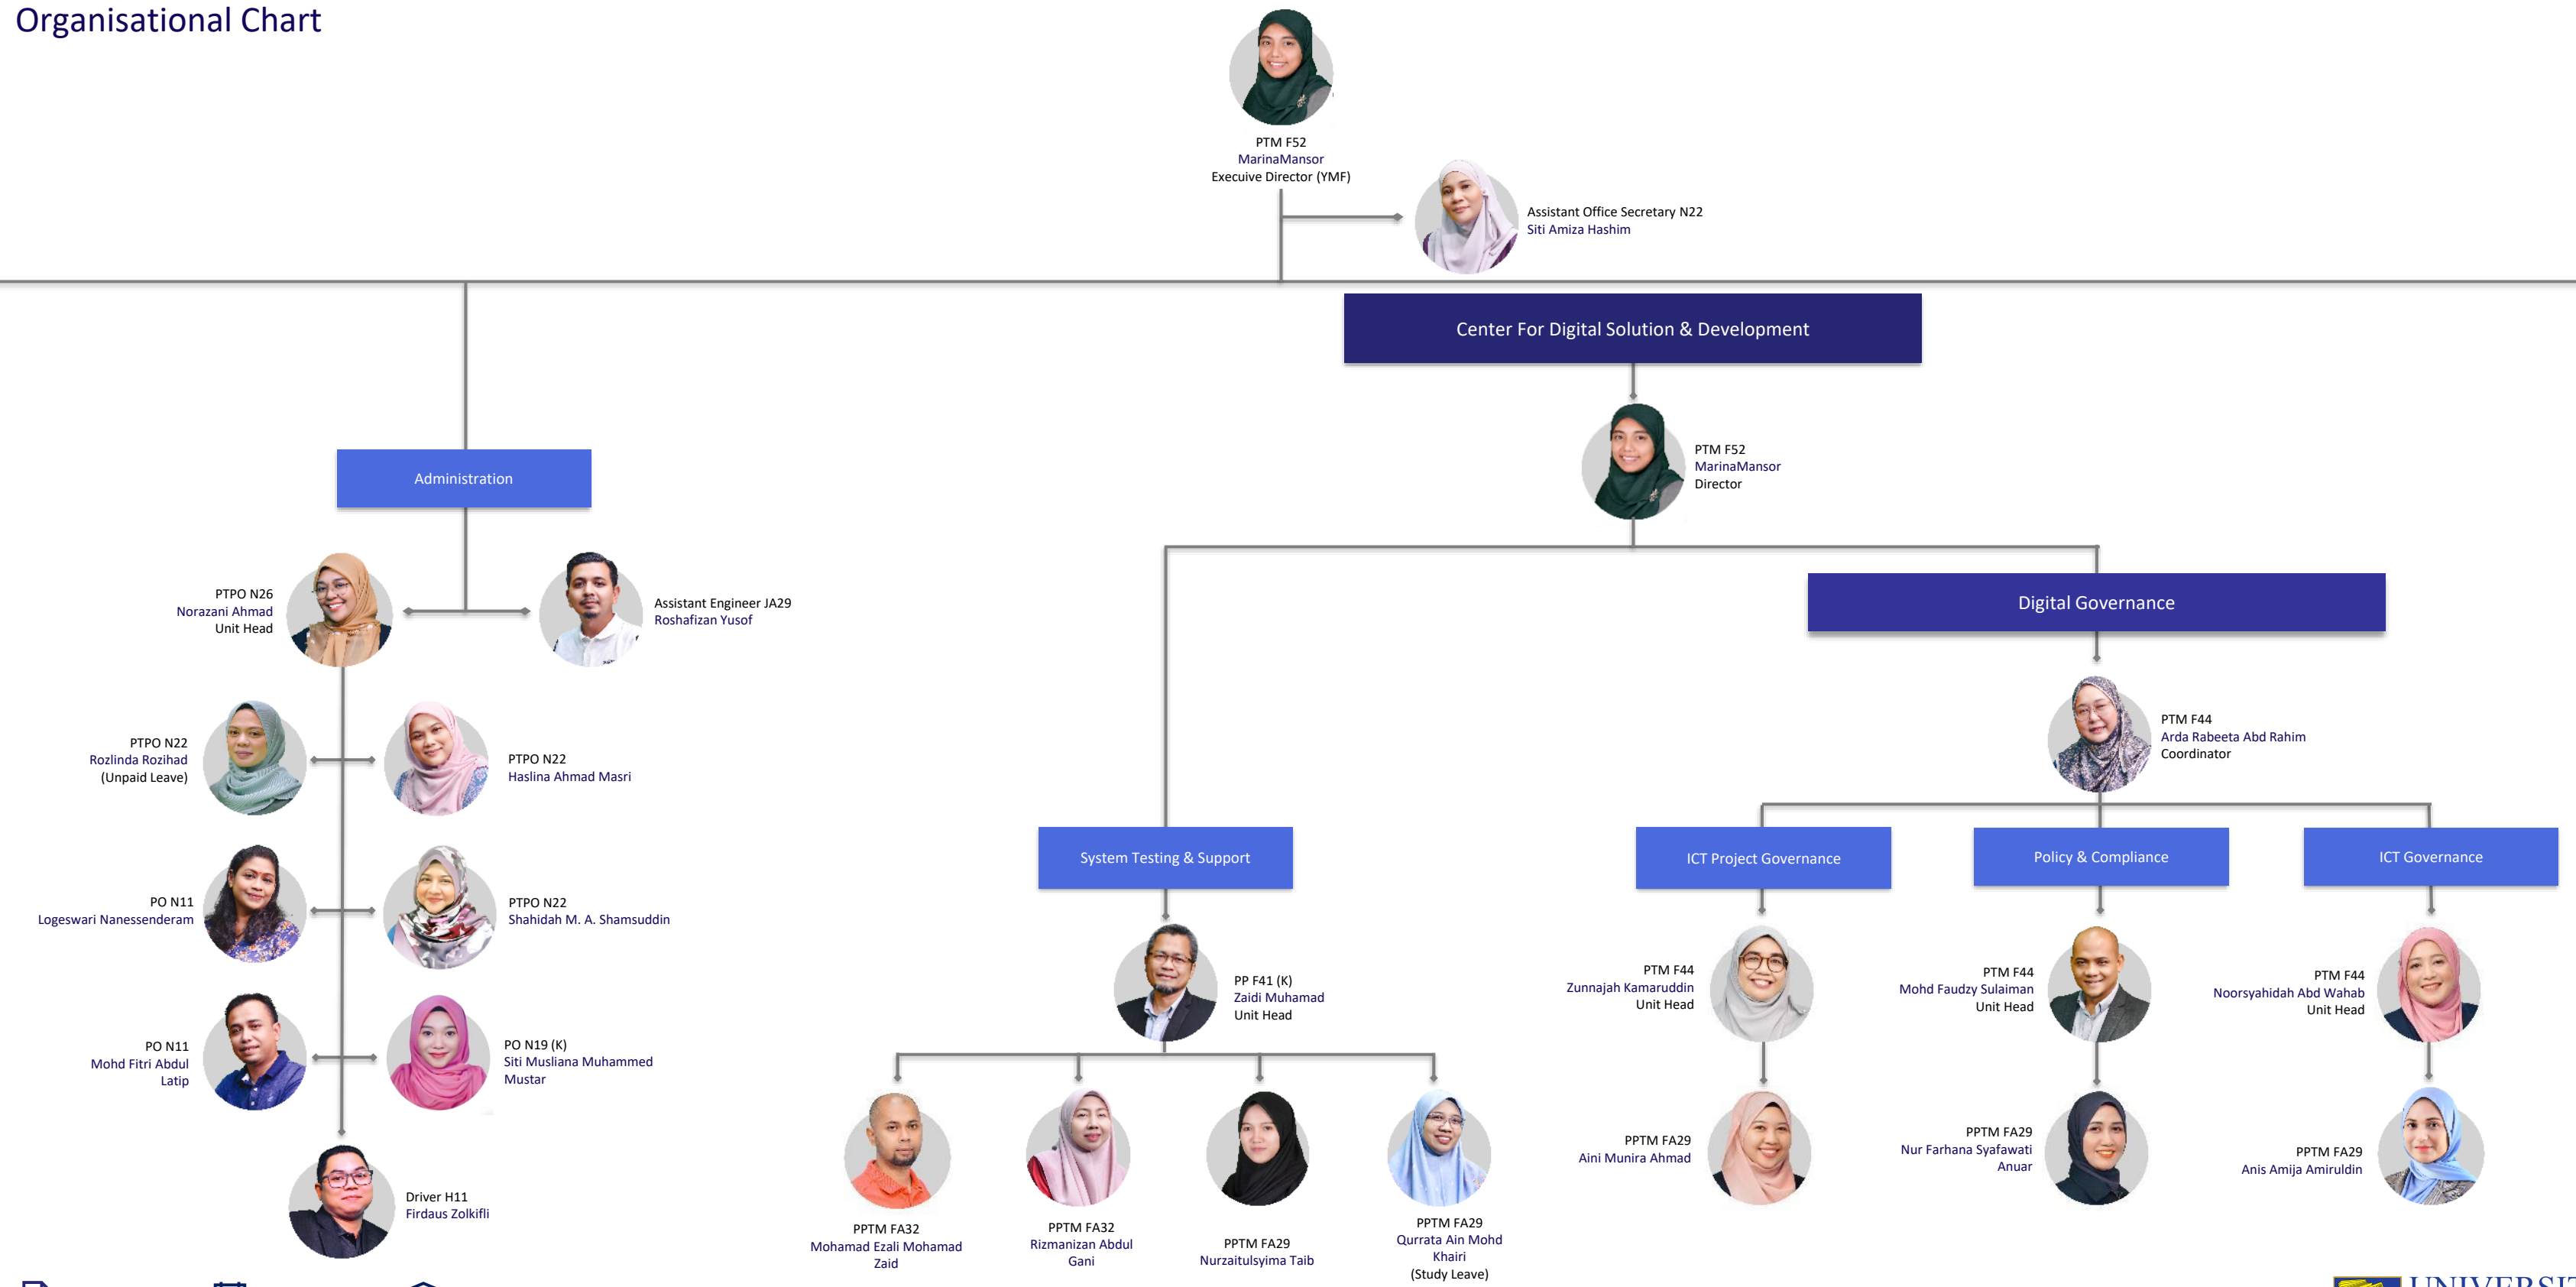

DEPARTMENT OF INFORMATION TECHNOLOGY

Organisational Chart

DEPARTMENT OF INFORMATION TECHNOLOGY

Organisational Chart

Center For Digital Solution & Development

PTM F52
Marina Mansor
Director

Premier Administration Digitalization